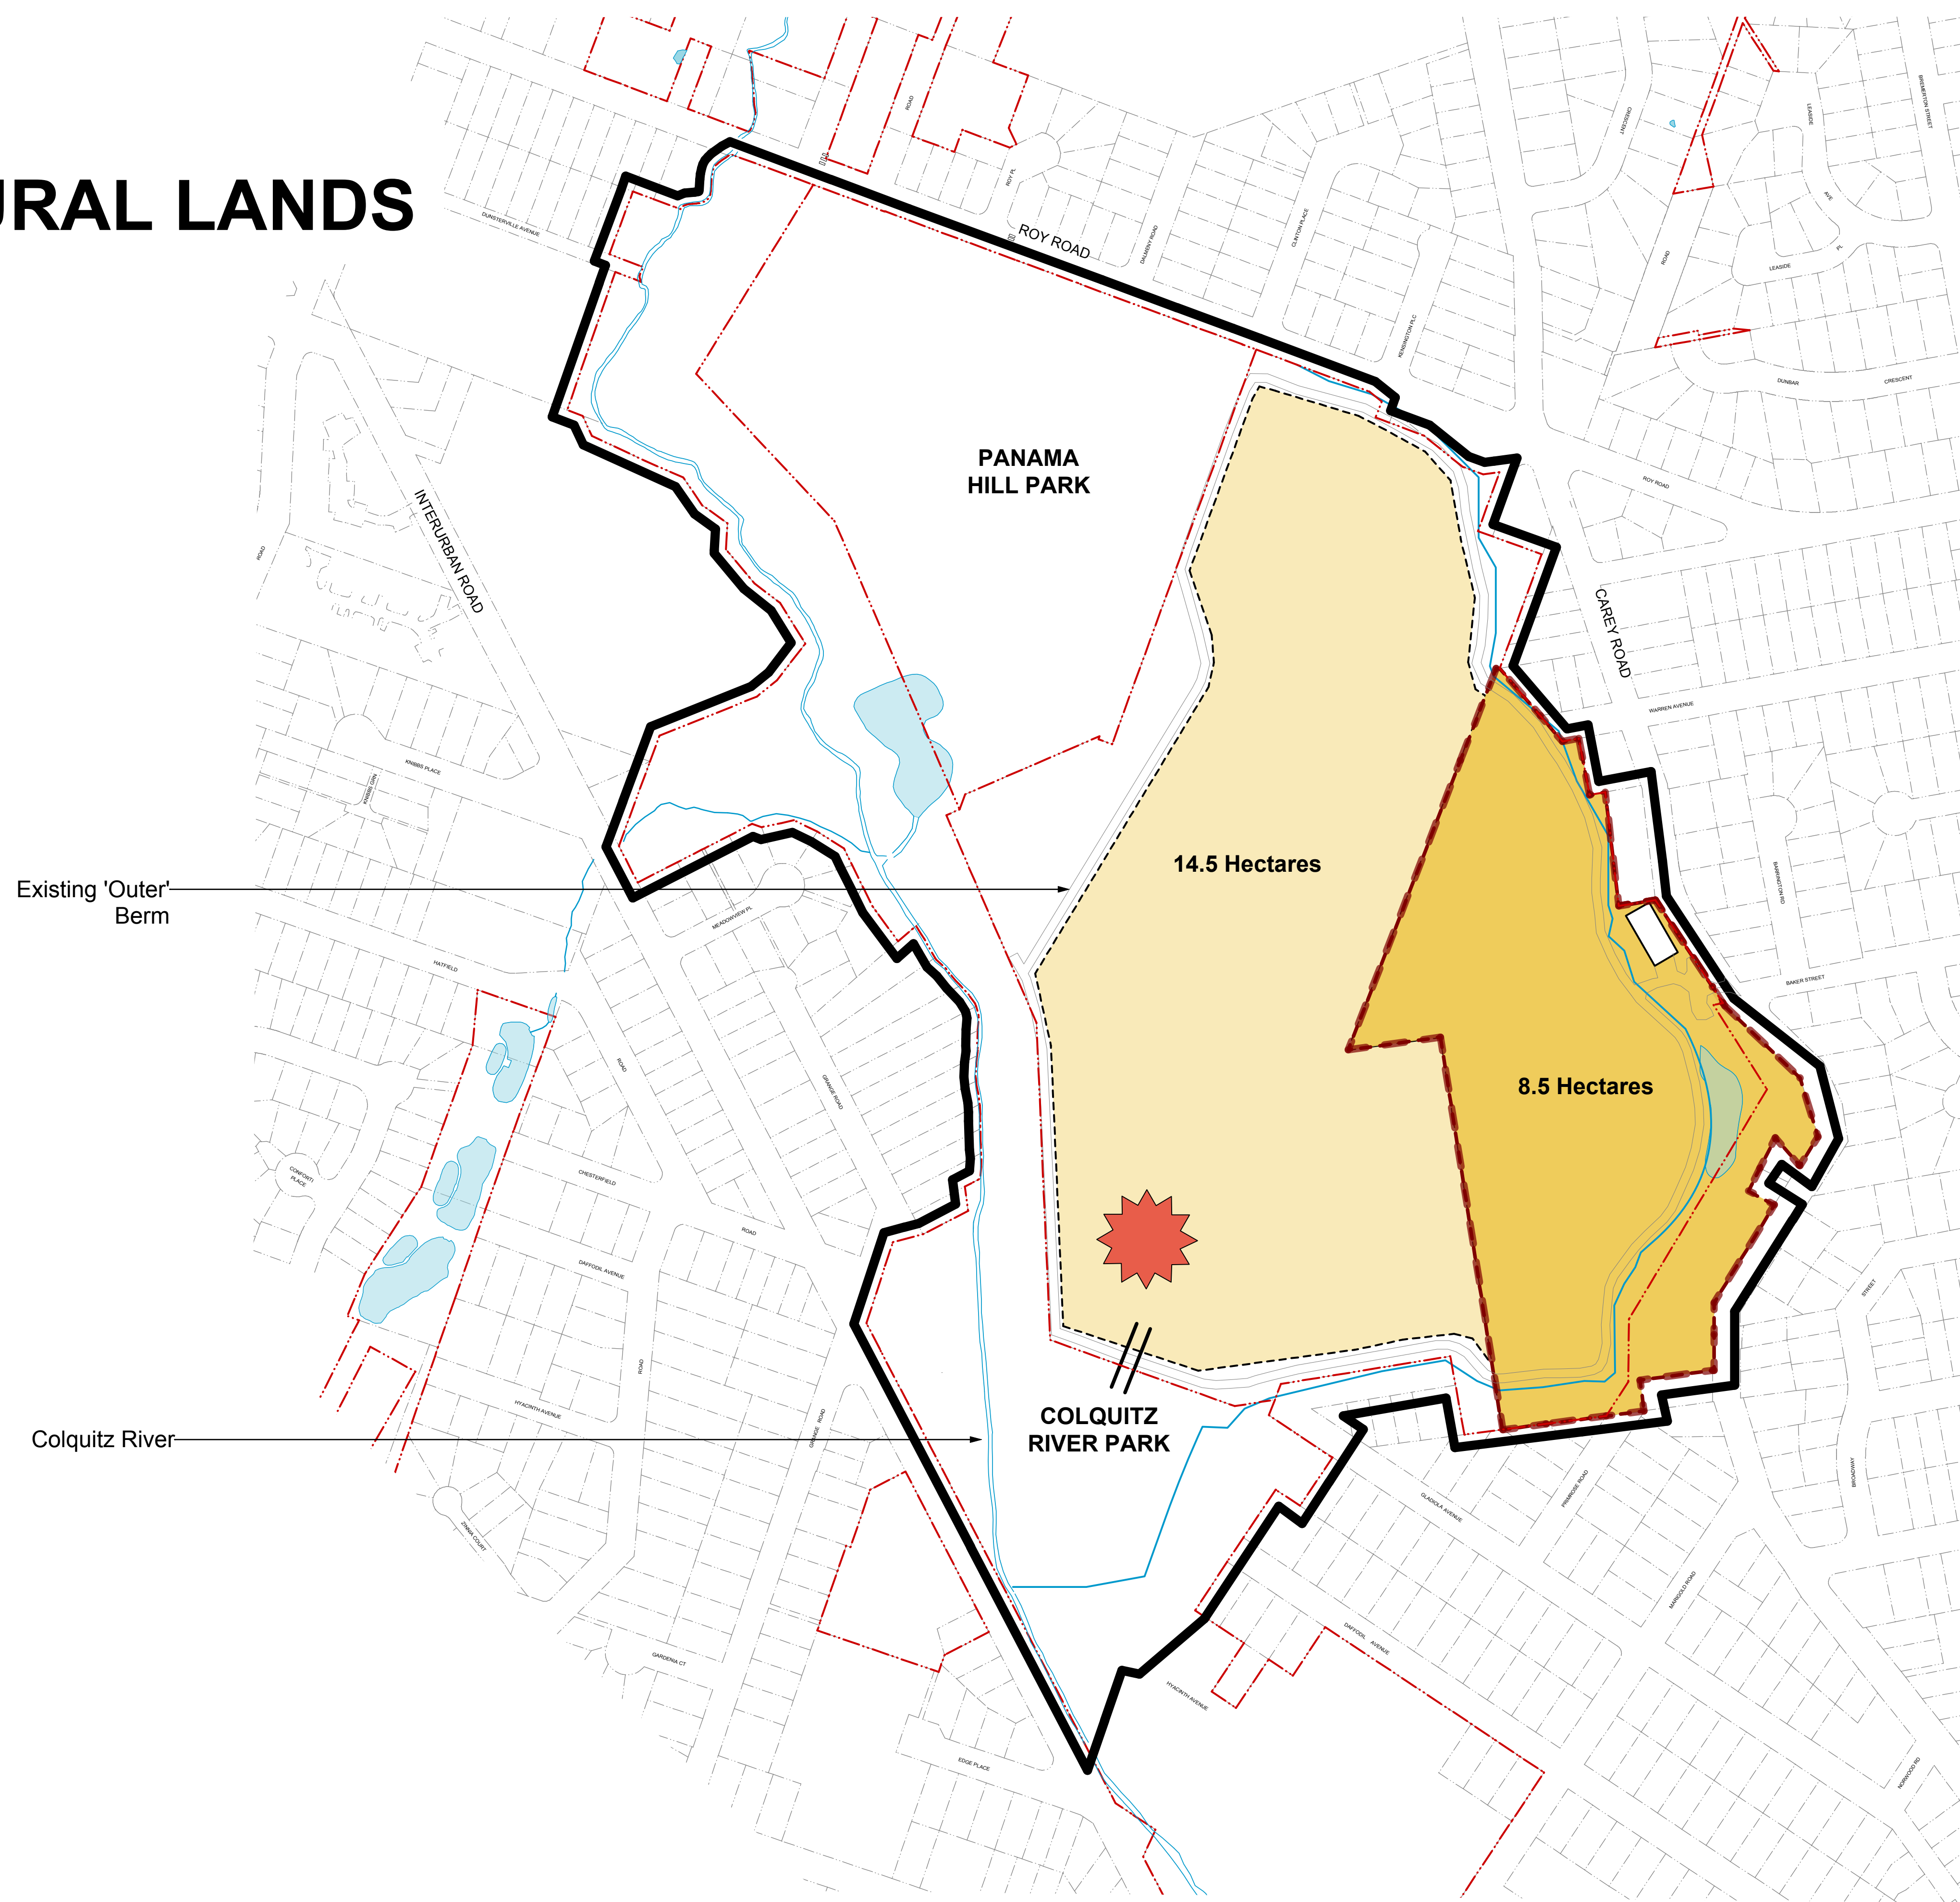

PROPOSED AGRICULTURAL LANDS

LEGEND

-  Study Area
-  Saanich Park Boundaries
-  Existing Agricultural Land Reserve (ALR)
-  Proposed Additional ALR
-  Managed Drainage Field/ Migratory Bird Habitat/ Beggarticks Management
-  Water Flow Zone

Data for Additional Agricultural Land:

Total Existing ALR	8.50 ha
Proposed Additional ALR (Approximate)	14.50 ha
Total (Approximate)	23.00 ha

Scale 1:2500

October 23, 2013

PANAMA FLATS CONCEPT PLAN