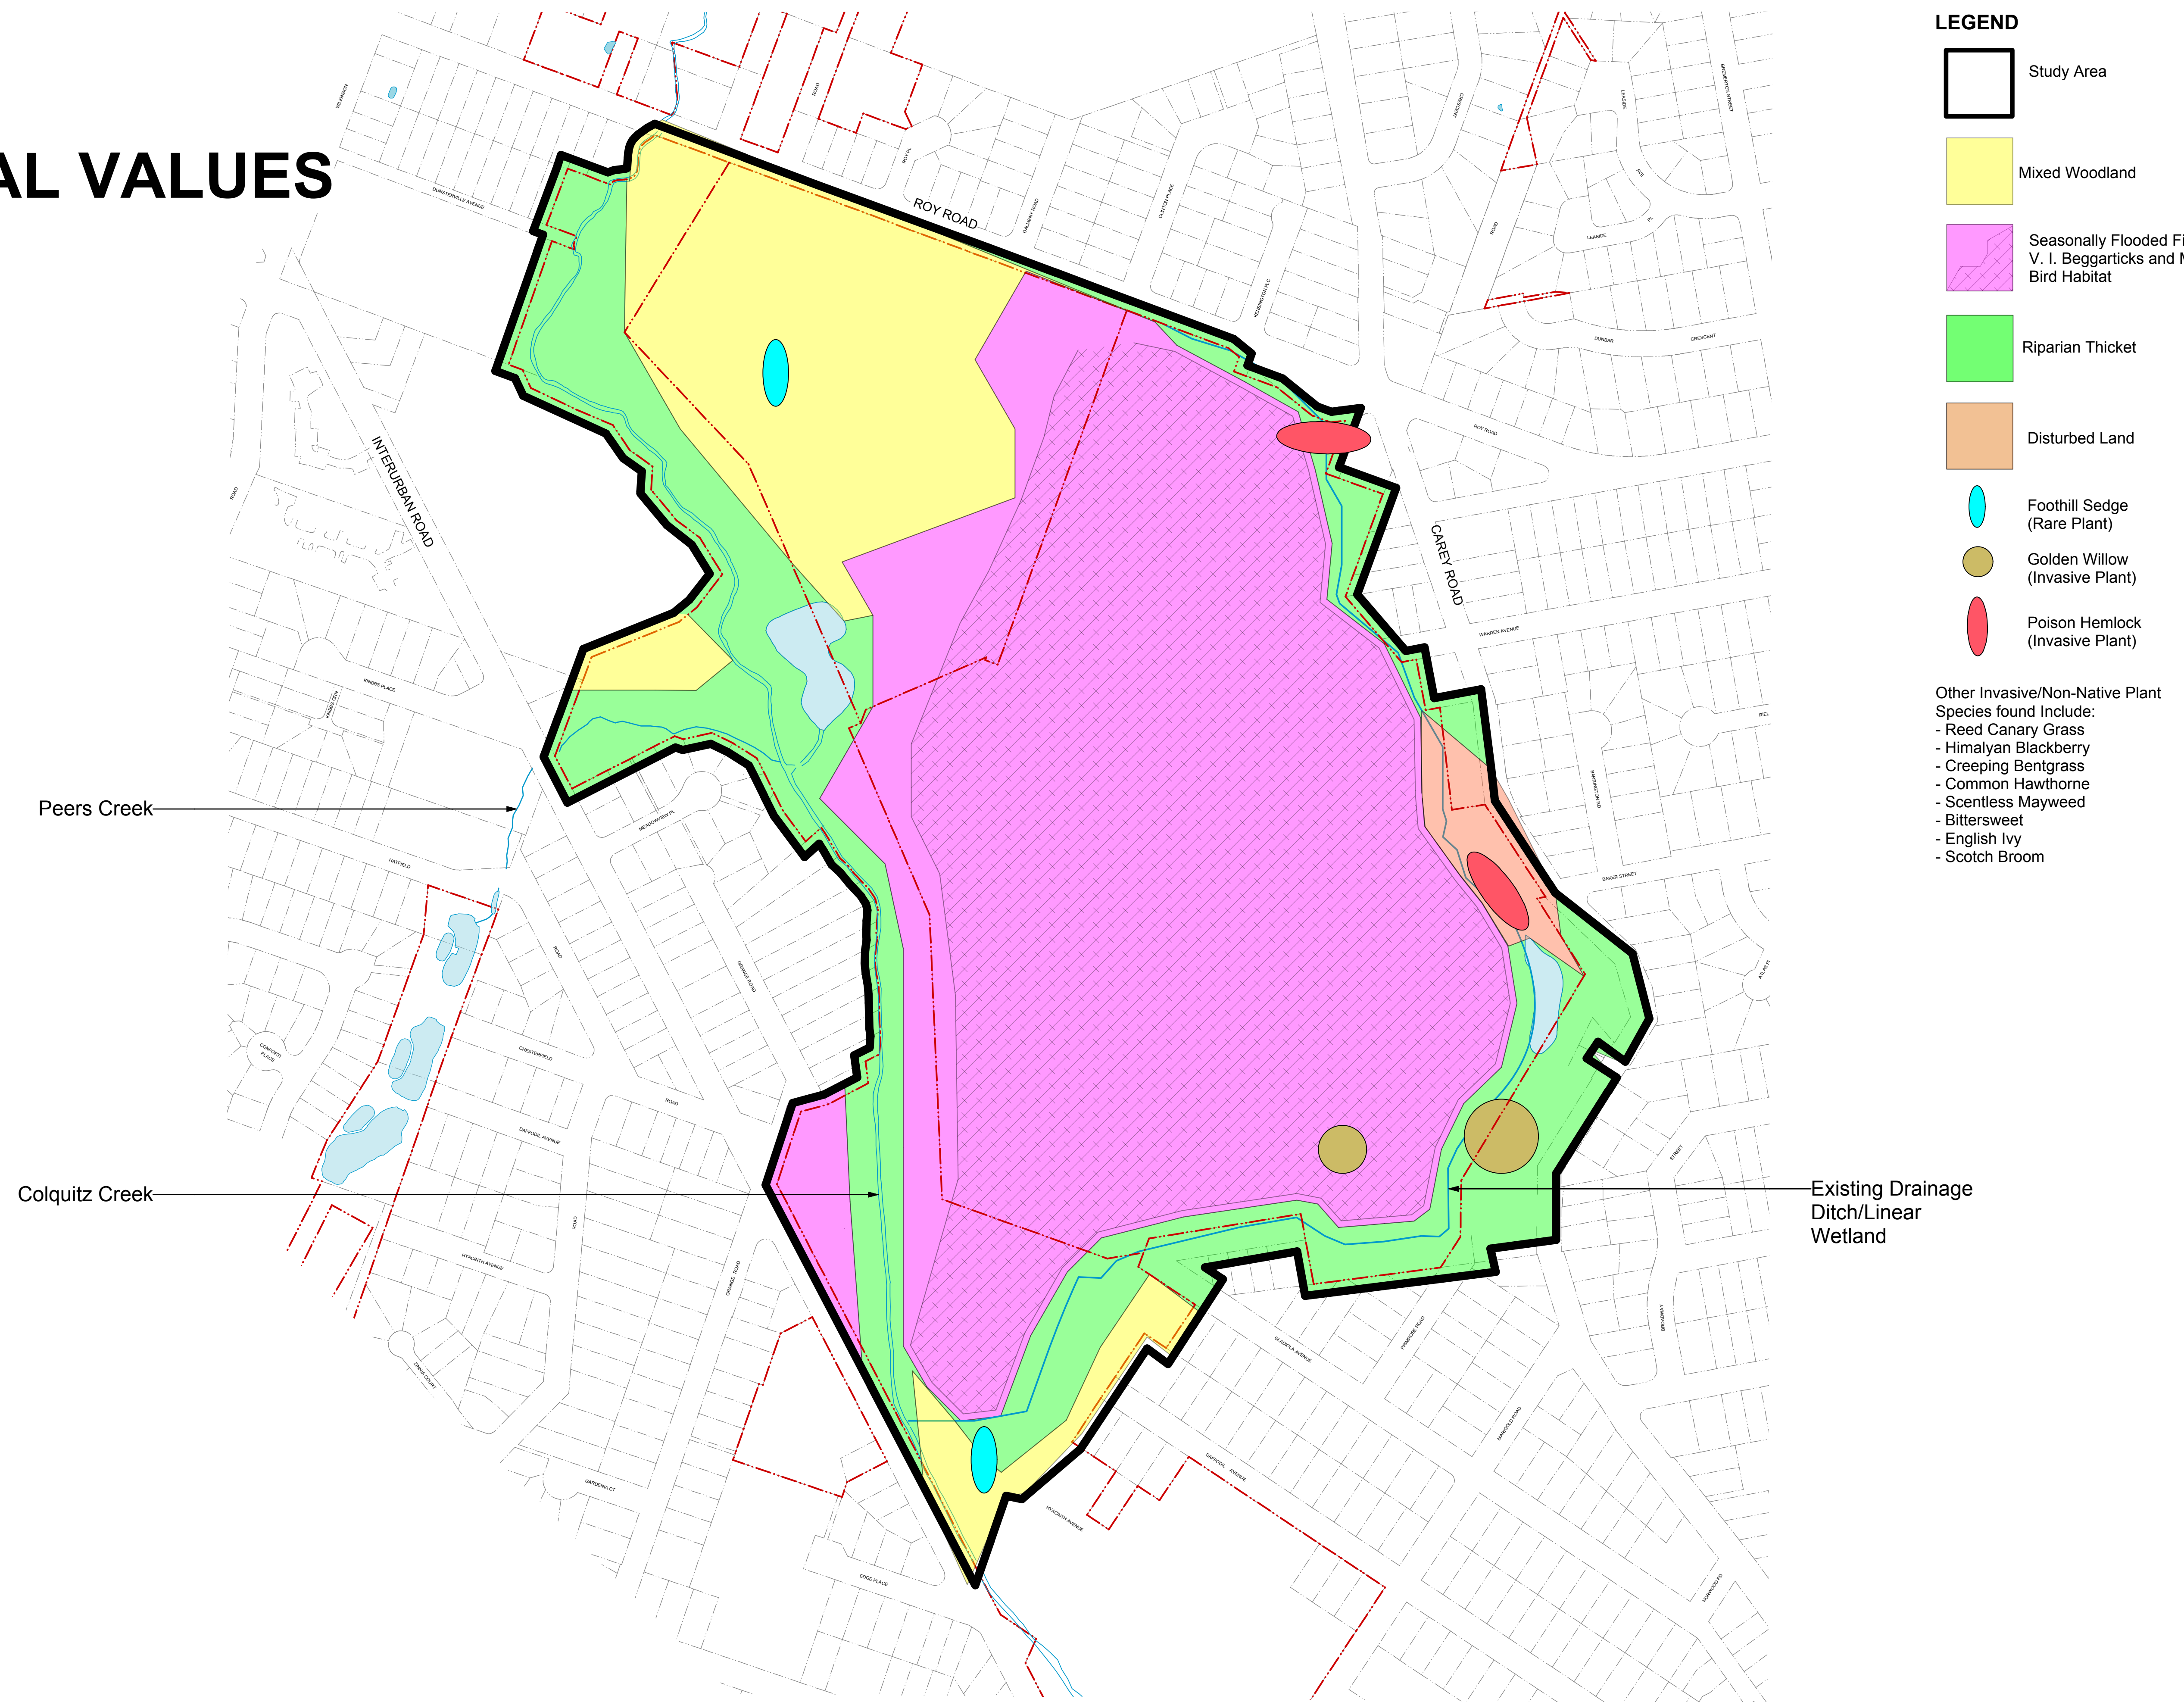

# EXISTING ECOLOGICAL VALUES

Scale 1:2500

October 23, 2013

# PANAMA FLATS CONCEPT PLAN