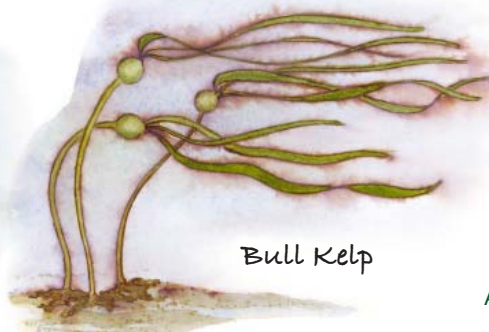

River Otter

Hermit Crab

Common Eel-grass

Wood Duck

Great Blue Heron

Bald Eagle

Belted-
kingfisher

Red Osier
Dogwood

Salmon

Bull Kelp

Artwork: Kristi Bridgeman

More info at: saanich.ca

Garry Oak Ecosystems

Garry Oak

Lorquins Admiral

Garter Snake