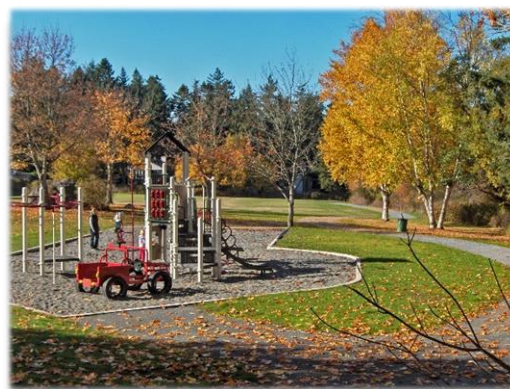

VANTREIGHT PARK

Area: Gordon Head

Location: Vantreight Drive or Leyns Road

Size: approx. 1.98 ha

Amenities:

Trails

Dog Restrictions

Naturescape

Playground

About the Park:

A mix of open fields and trees are what you'll find at this neighbourhood park. A playground is located along the main gravel trail that leads from the parking lot on Vantreight Drive to Leyns Road. Remember to leash your dog within 10m of the playground.