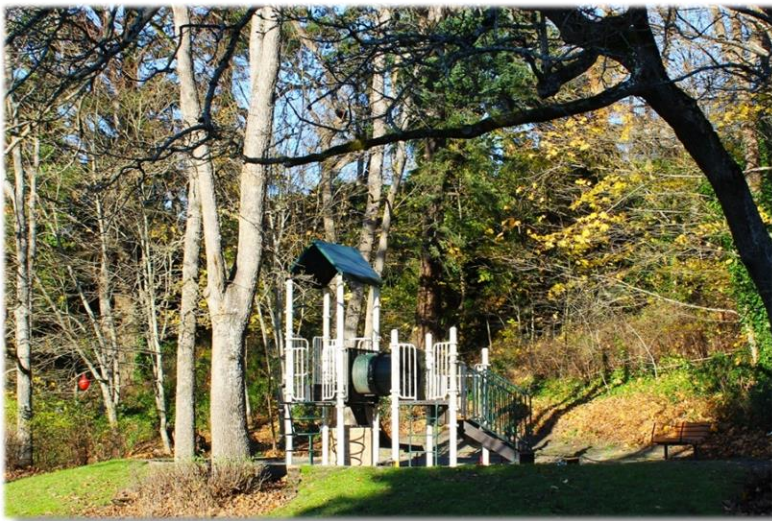

LEEDS PARK

Area: Quadra

Location: Leeds Place

Size: approx. 0.44 ha

Amenities:

Green Space

Playground

Dog Leash-Optional

Dogs Not Permitted on Playgrounds

About the Park:

A mix of treed and open space, with a small playground nestled in the trees. Remember to leash your dogs within 10m of the playground.

Dogs may be off leash but under control at all times.

Dogs are not permitted on playground surface and must be leashed within 10m of the playground.

Google map link: <https://goo.gl/maps/AaKnPBocwau>

District of Saanich
Parks
1040 McKenzie Ave.
Victoria BC V8Z 2L4