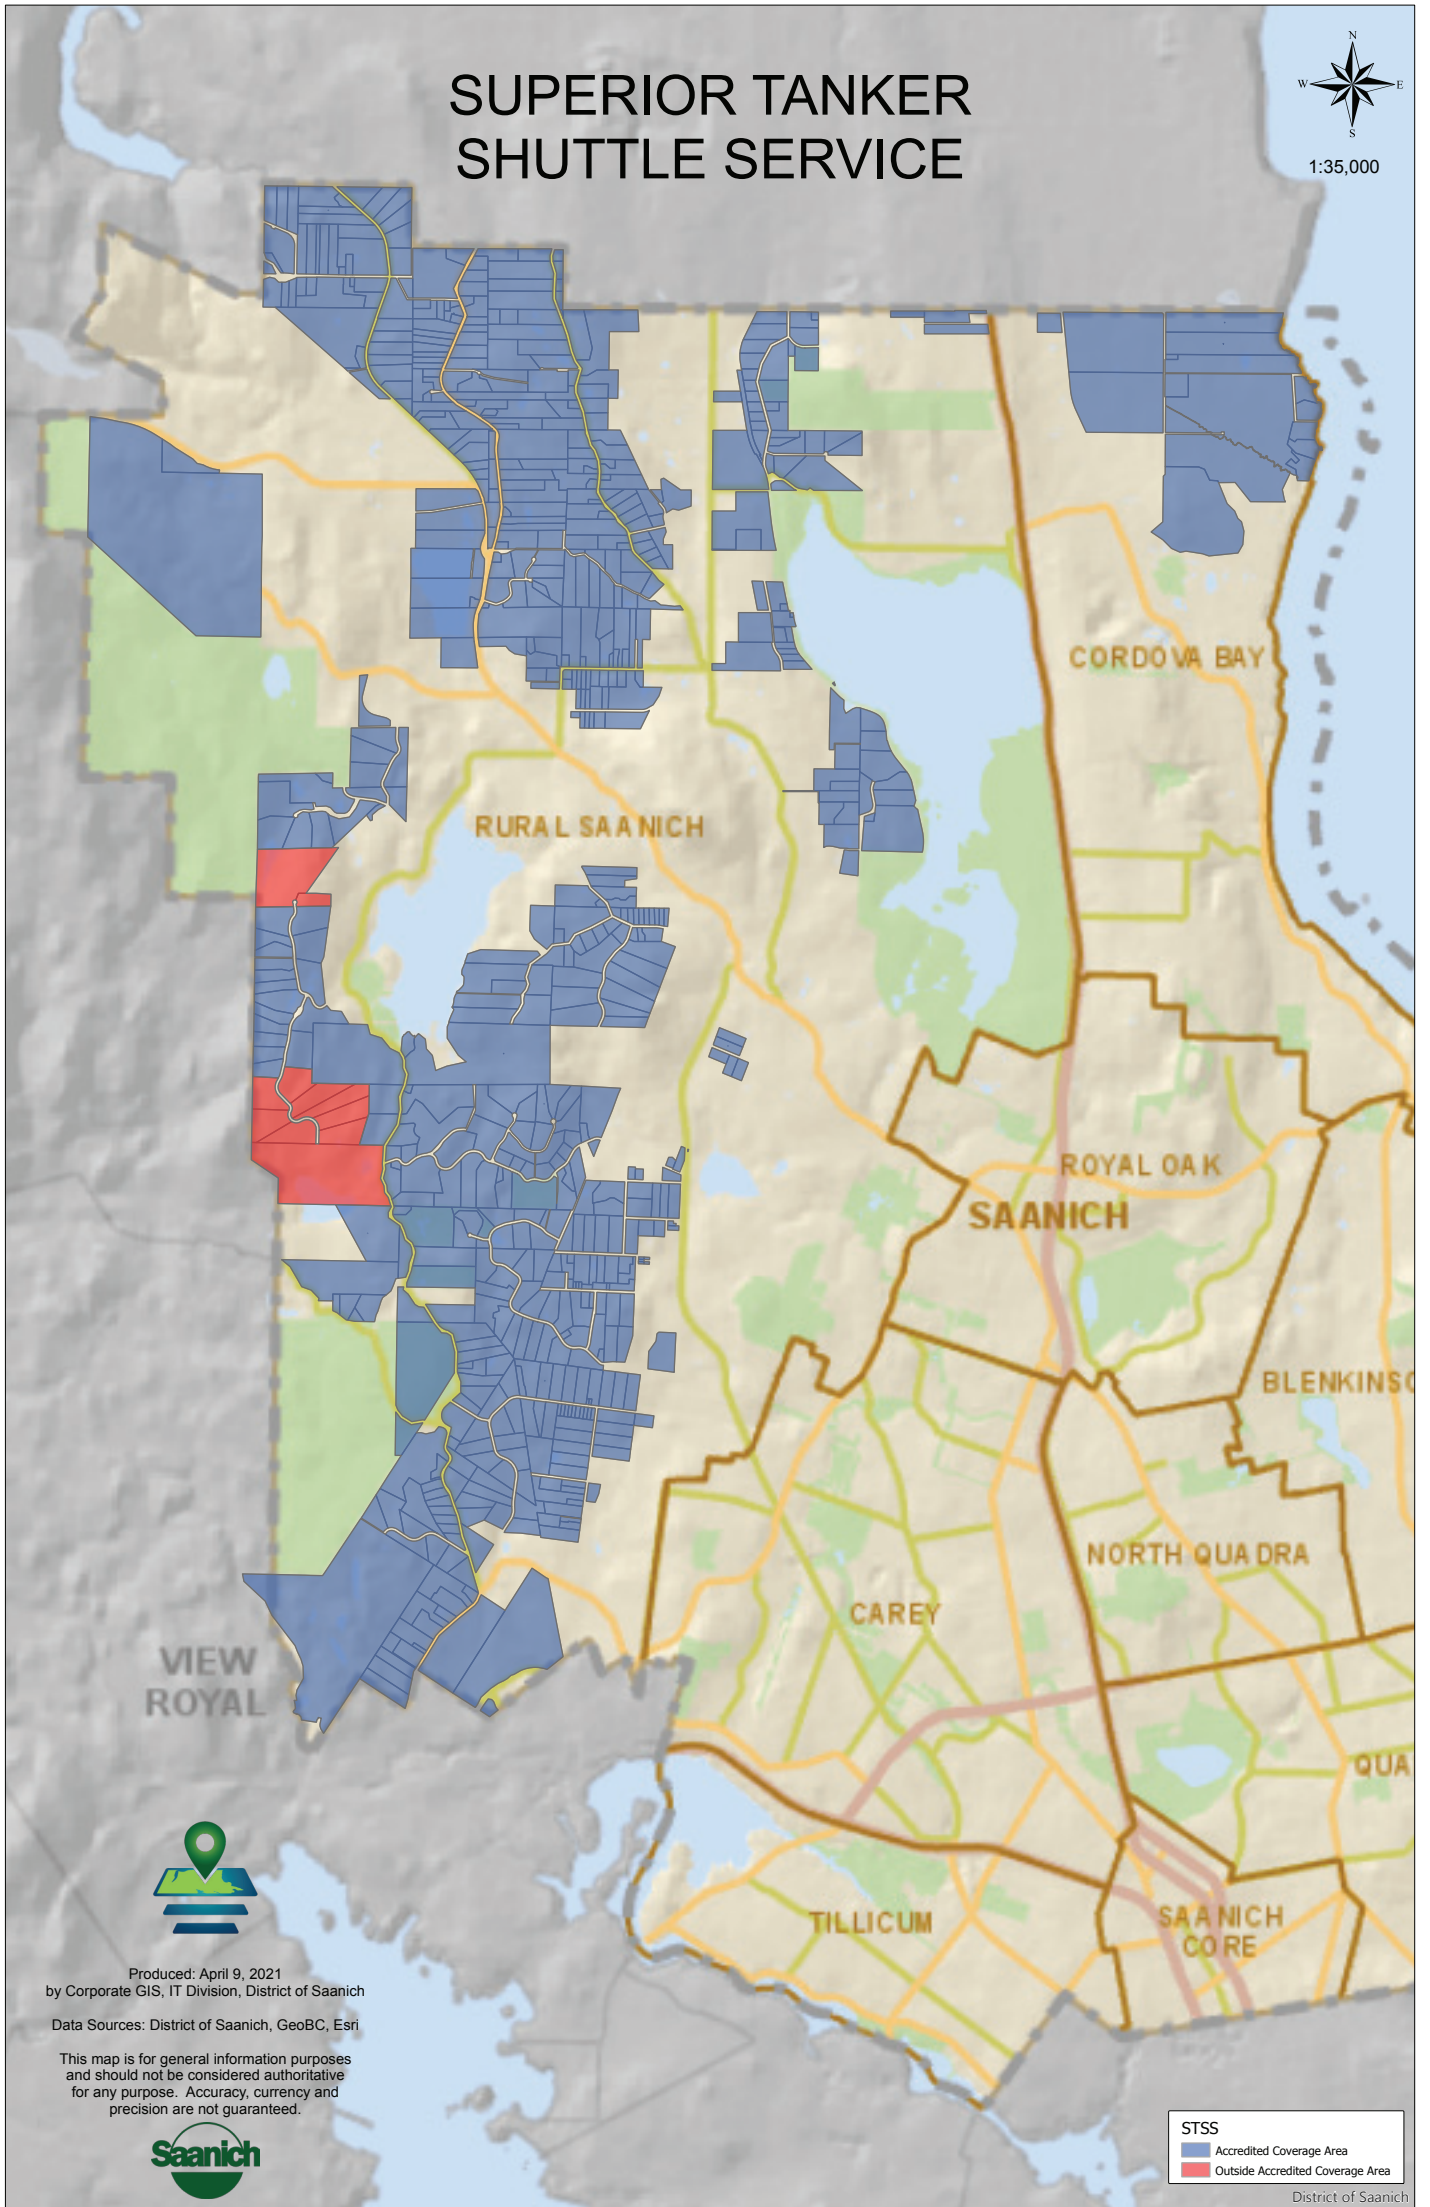

SUPERIOR TANKER SHUTTLE SERVICE

1:35,000

Produced: April 9, 2021
by Corporate GIS, IT Division, District of Saanich

Data Sources: District of Saanich, GeoBC, Esri

This map is for general information purposes
and should not be considered authoritative
for any purpose. Accuracy, currency and
precision are not guaranteed.

STSS	
■	Accredited Coverage Area
■	Outside Accredited Coverage Area

District of Saanich