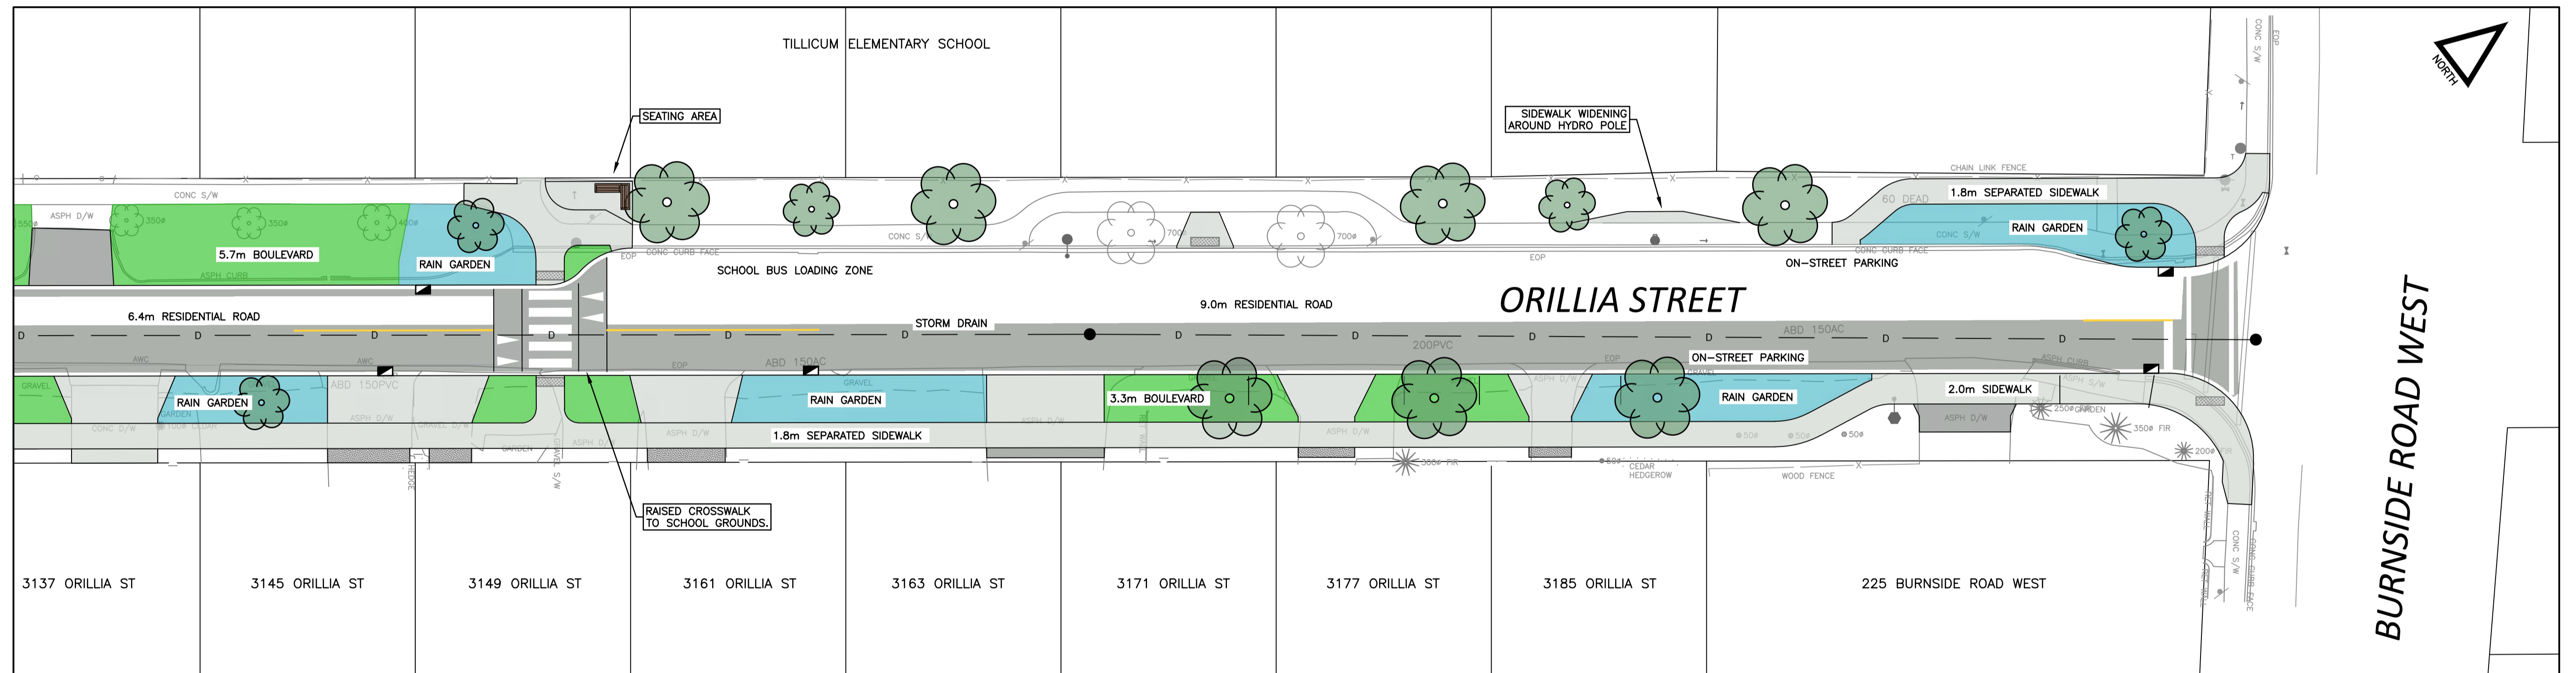

# ALBINA STREET CONCEPT RESIDENTIAL STREET WITH ON-STREET PARKING

SHEET 1 OF 3  
SCALE 1:250

**LEGEND**

-  PROPOSED TREE
-  EXISTING TREE

FOR INFORMATION ONLY  
September 20, 2024

**LEGEND**

- PROPOSED TREE
- EXISTING TREE