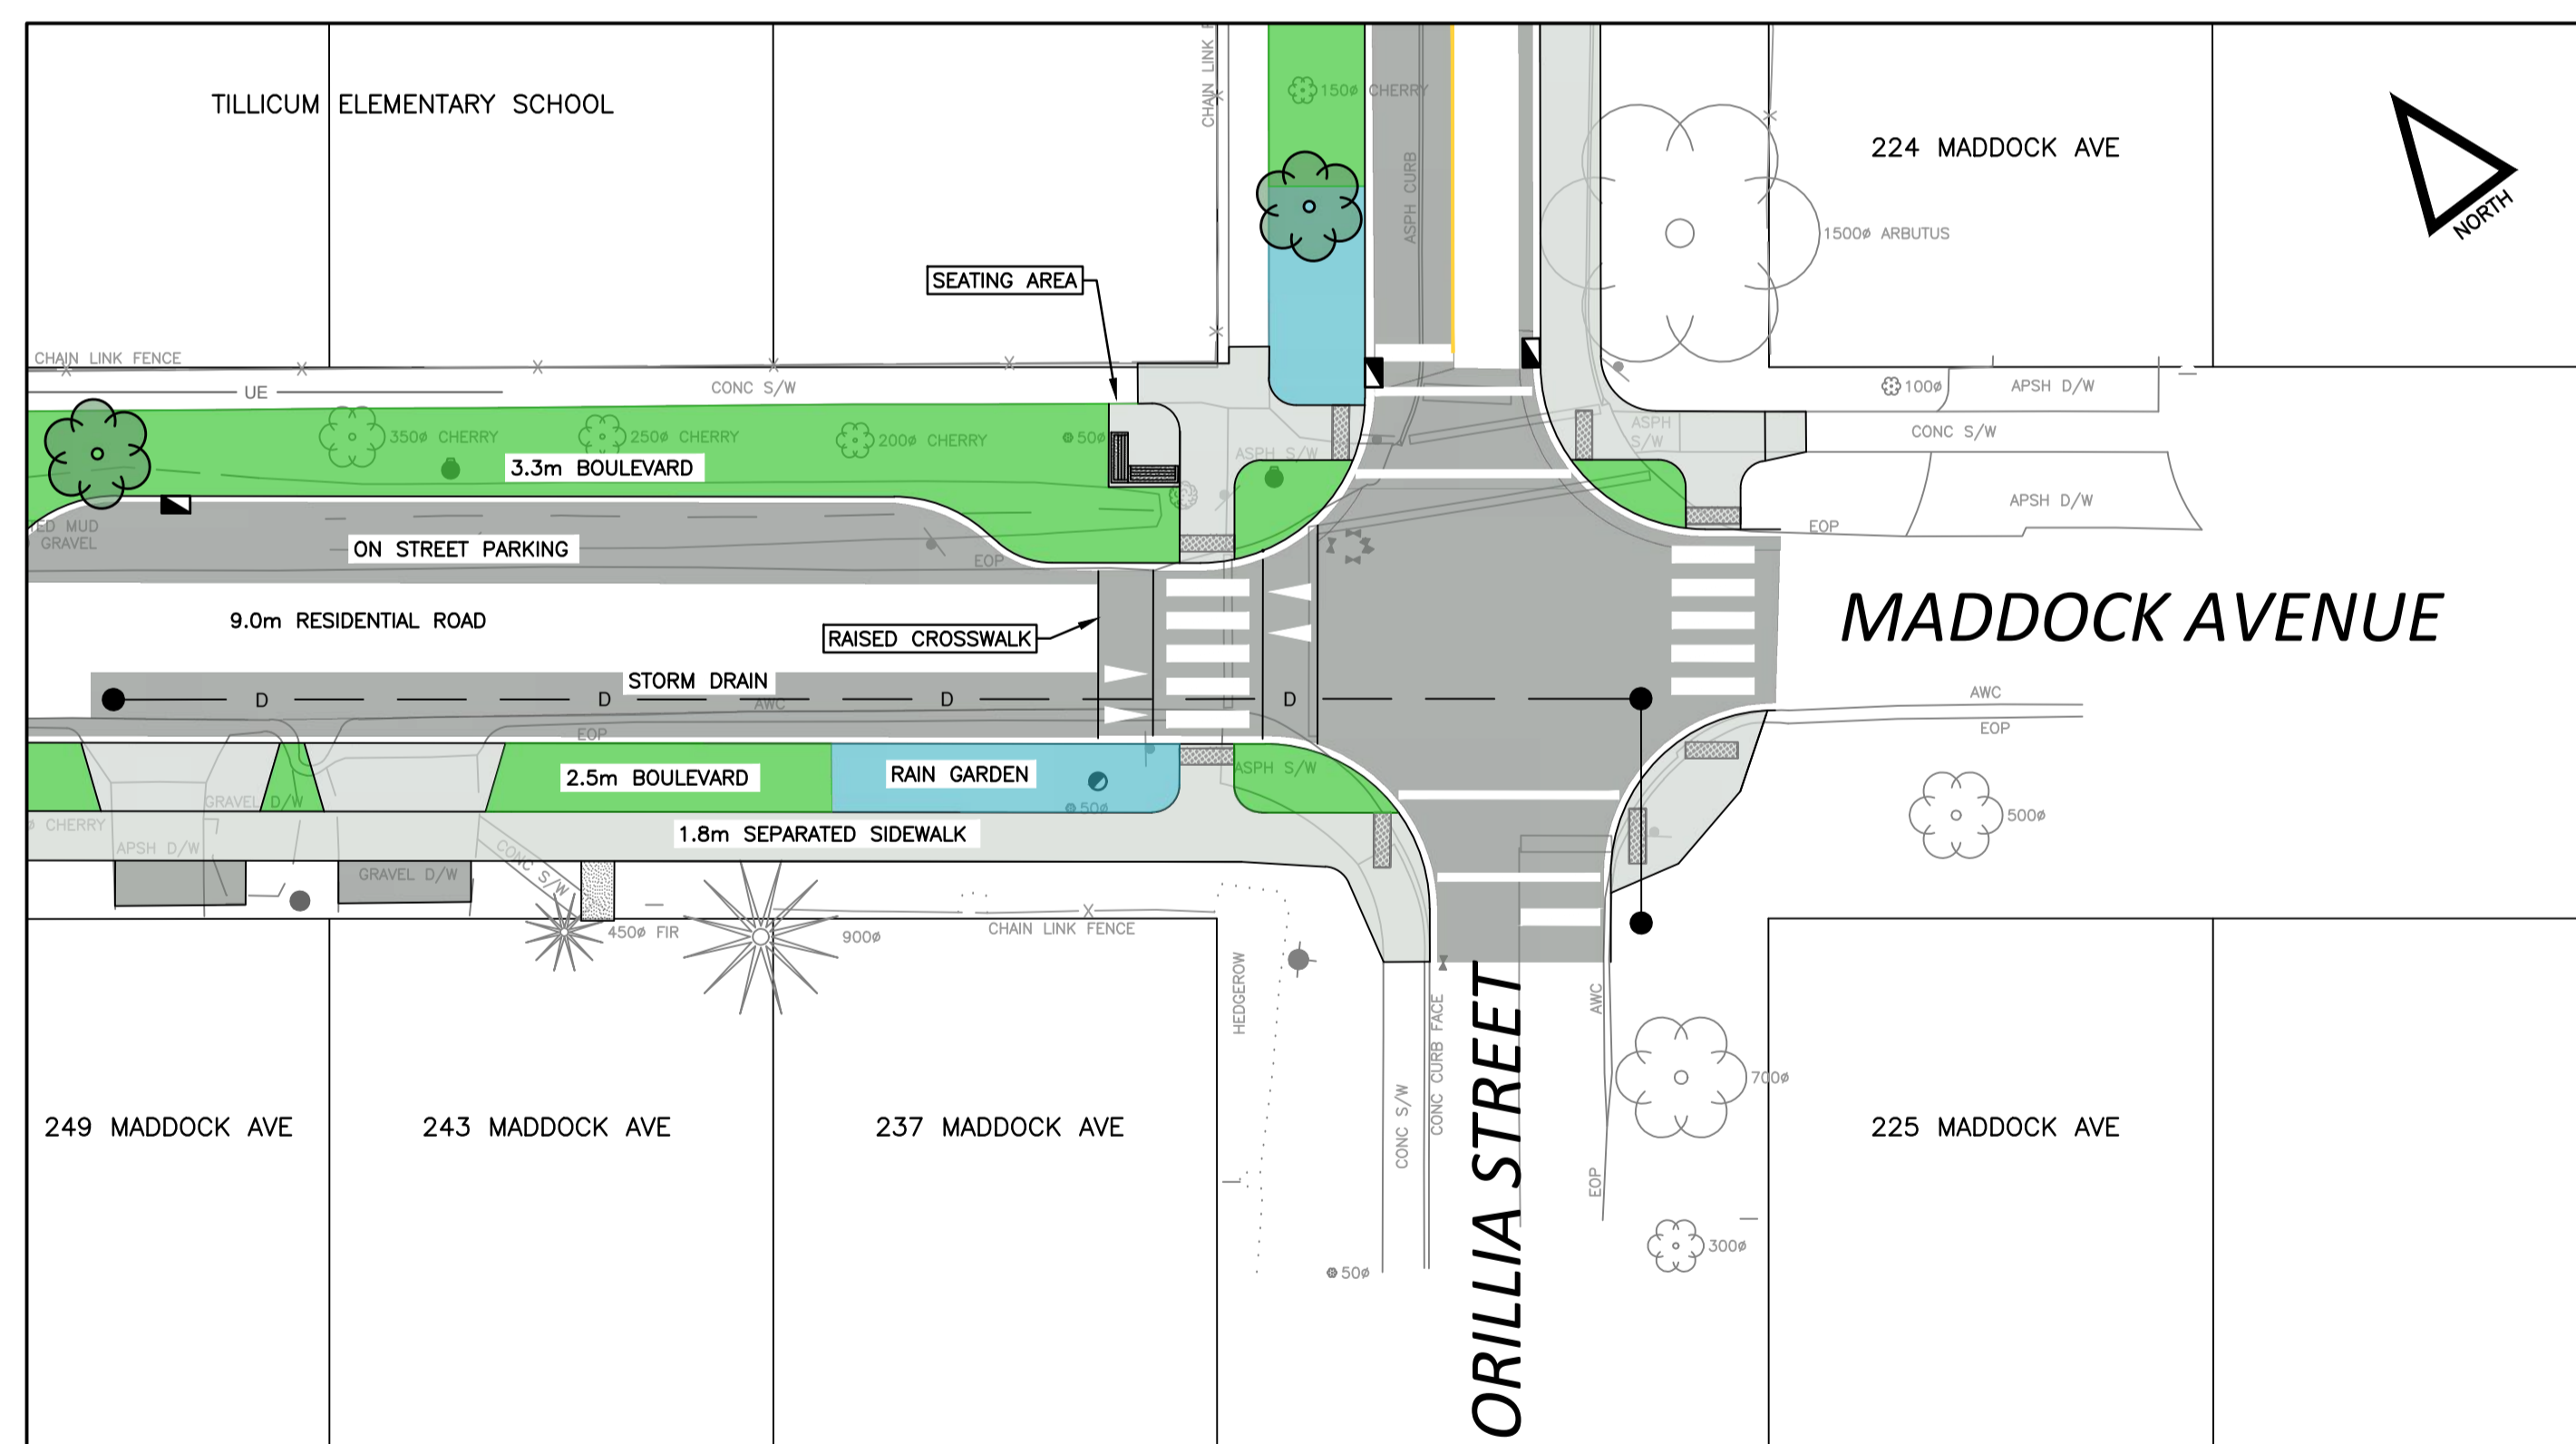

**LEGEND**

- PROPOSED TREE
- EXISTING TREE

FOR INFORMATION ONLY  
September 20, 2024

# ALBINA STREET CONCEPT RESIDENTIAL STREET WITH ON-STREET PARKING

SHEET 1 OF 3  
SCALE 1:250

**LEGEND**

-  PROPOSED TREE
-  EXISTING TREE

FOR INFORMATION ONLY  
September 20, 2024

**LEGEND**

- PROPOSED TREE
- EXISTING TREE