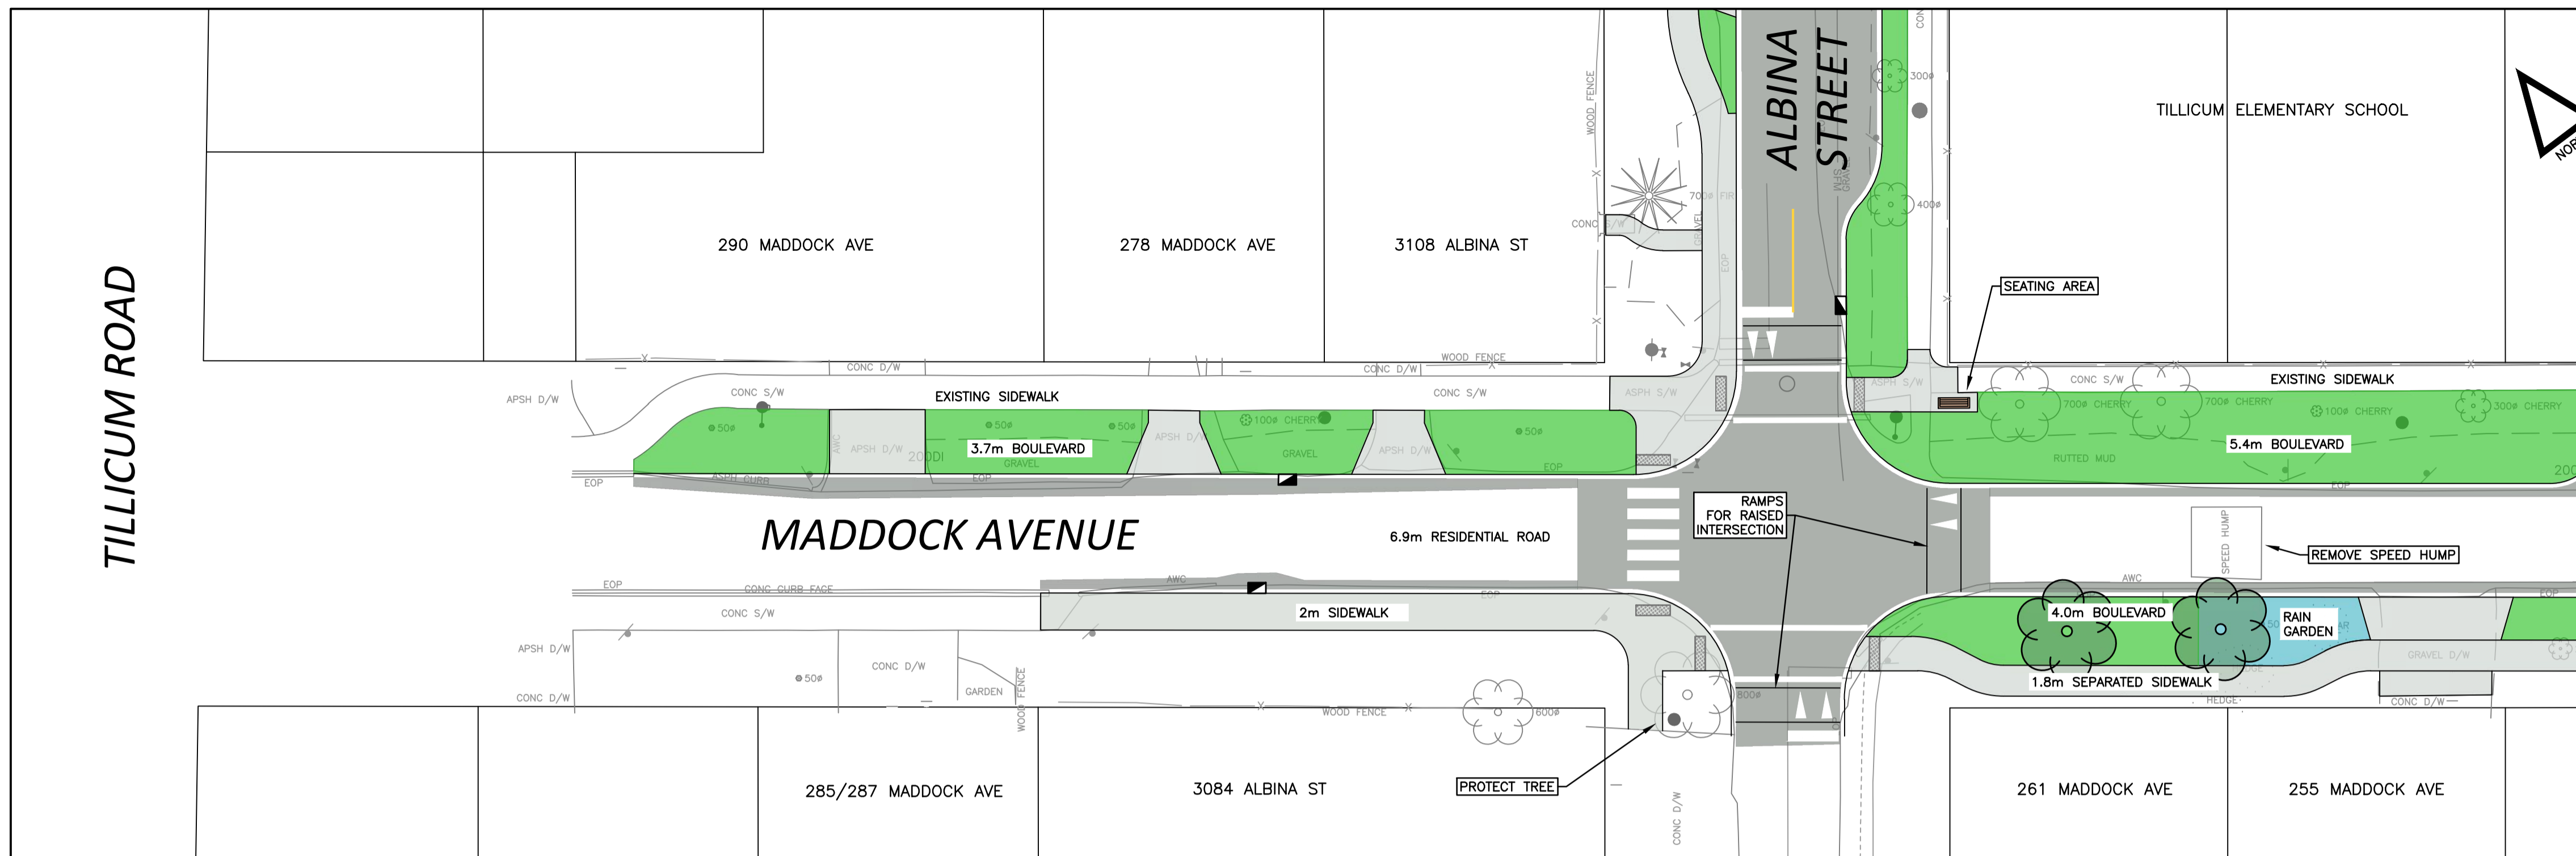

**LEGEND**

- PROPOSED TREE
- EXISTING TREE

FOR INFORMATION ONLY  
September 20, 2024

# ALBINA STREET CONCEPT RESIDENTIAL STREET WITH ON-STREET PARKING

SHEET 1 OF 3  
SCALE 1:250

**LEGEND**

-  PROPOSED TREE
-  EXISTING TREE

FOR INFORMATION ONLY  
September 20, 2024

**LEGEND**

- PROPOSED TREE
- EXISTING TREE