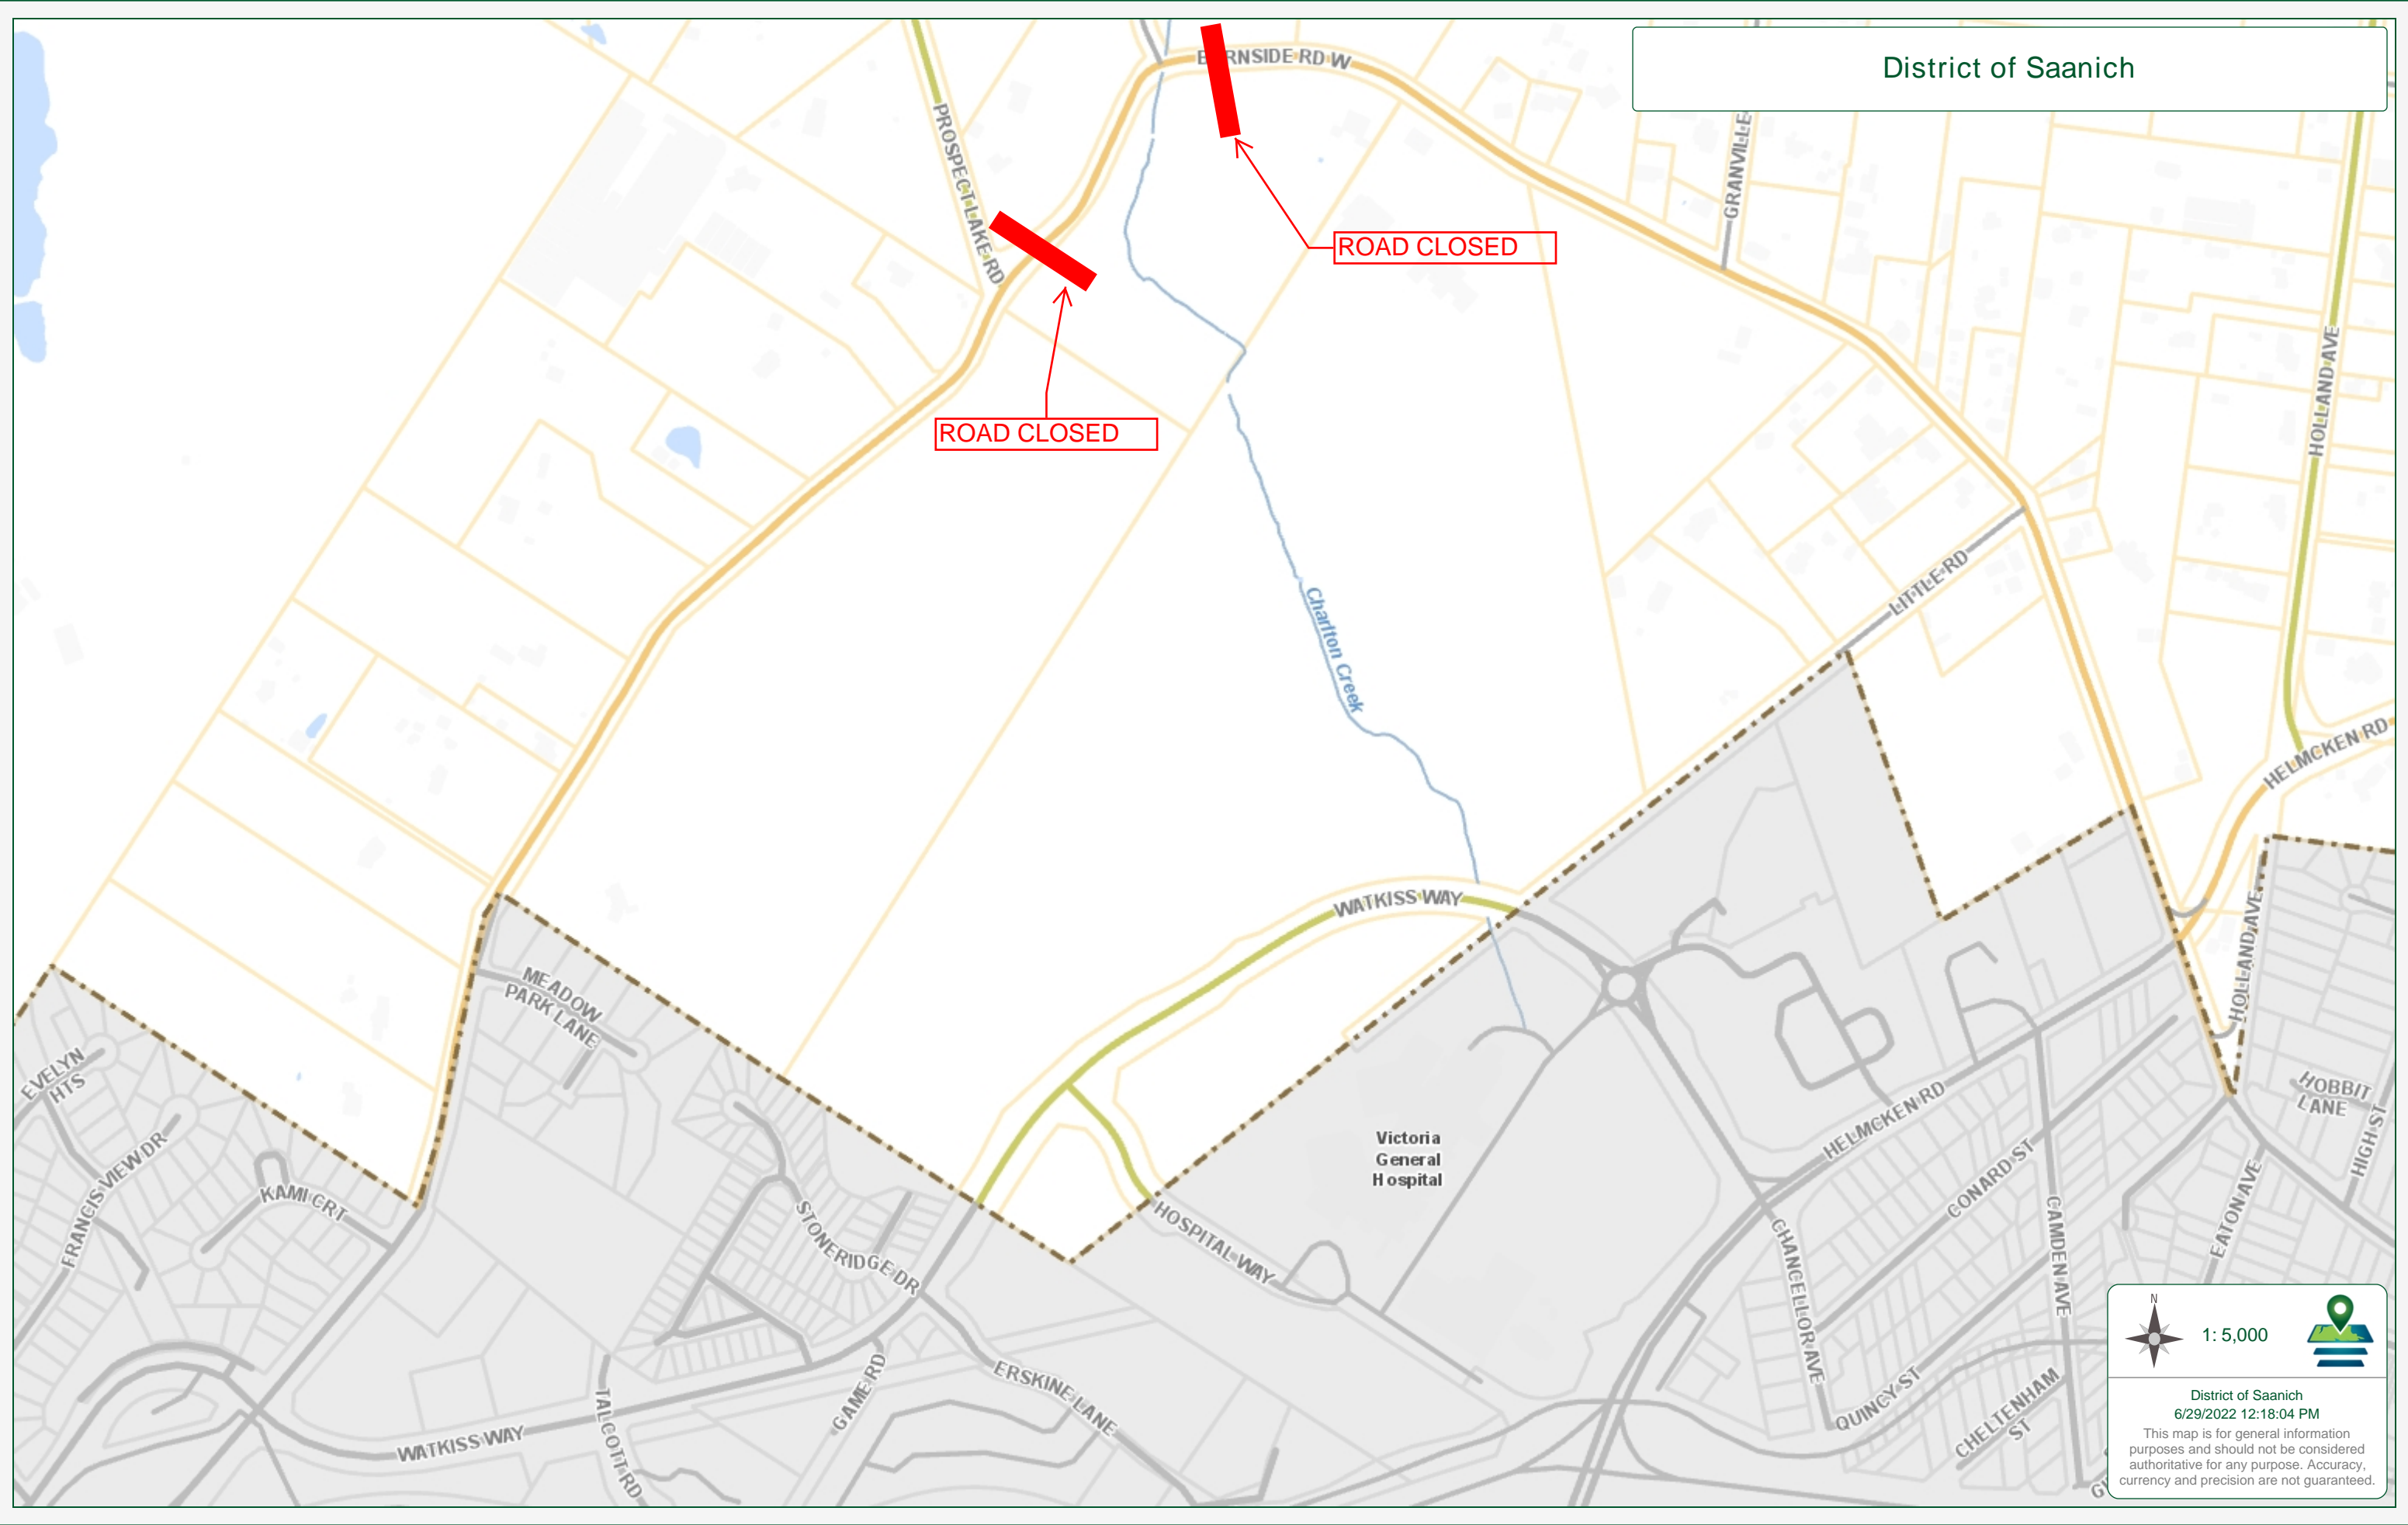

District of Saanich

ROAD CLOSED

ROAD CLOSED

Victoria General Hospital

N
1:5,000

District of Saanich
6/29/2022 12:18:04 PM
This map is for general information purposes and should not be considered authoritative for any purpose. Accuracy, currency and precision are not guaranteed.