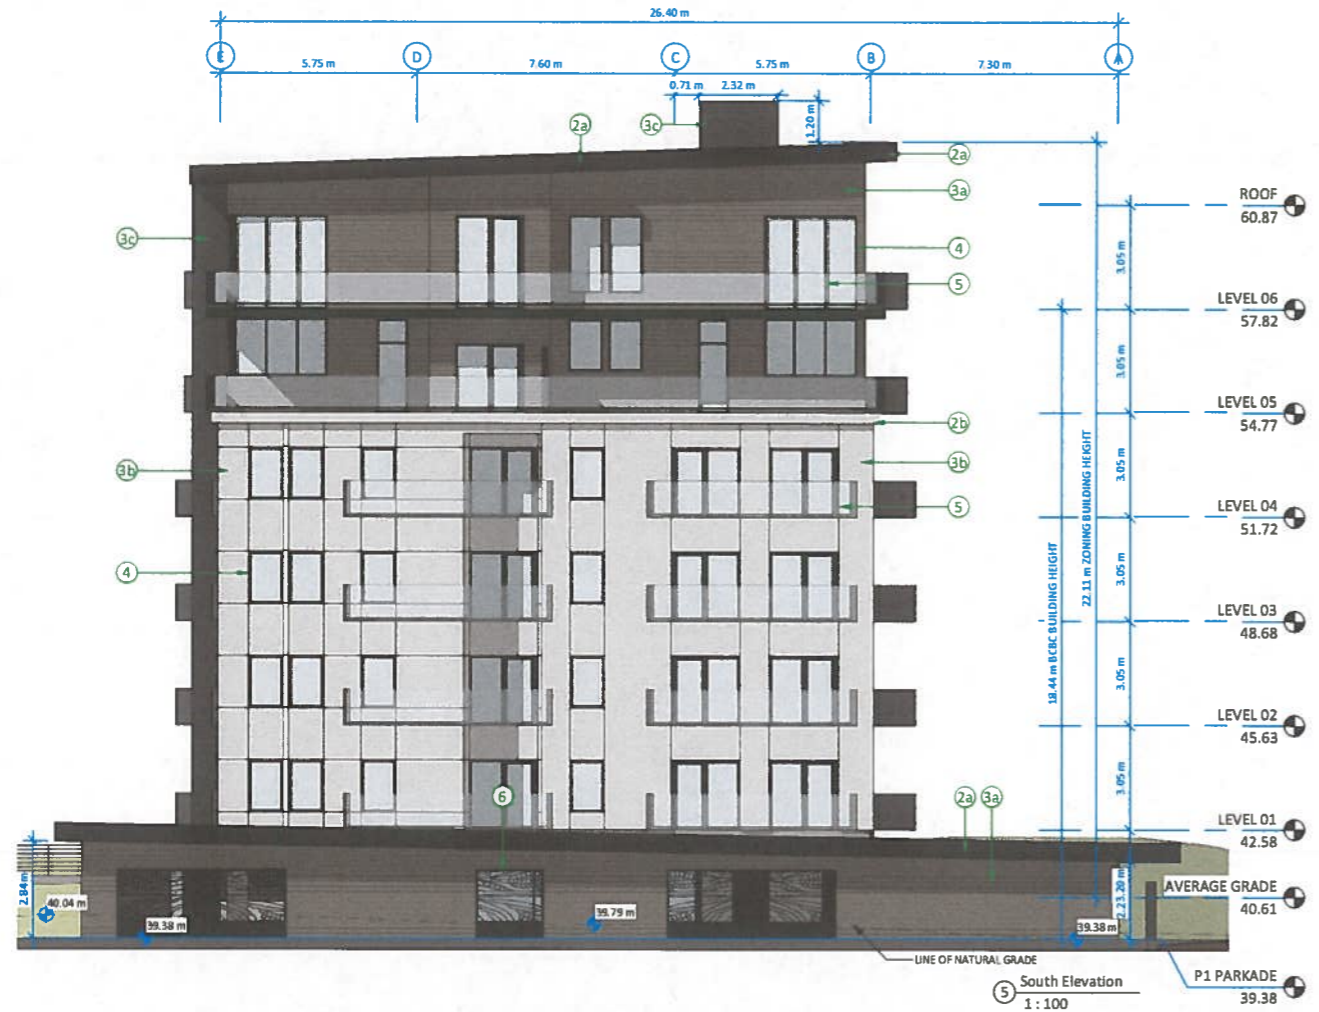

Street Side Residences  
 Saanich Road & McKenzie Avenue

Elevations

Date: 2021-08-31 12:55  
 Drawn by  
 Checked by

Scale: A3.00

EXTERIOR FINISH LEGEND	
Key Value	Keynote Text
1	SBS, COLOUR: SLATE GRAY
2a	METAL FACIA, COLOR: "GREY"
2b	METAL FACIA, COLOUR: "IVORY"
3a	HORIZ. WOOD SERIES METAL SIDING, COLOUR: "TEAK"
3b	METAL PANEL SYSTEM, COLOUR: "IVORY"
3c	METAL PANEL SYSTEM, COLOUR: "GREY"
3d	METAL PANEL SYSTEM, COLOUR: "BLACK"
4	ALUMINUM FINISH WINDOW, COLOUR: "BLACK"
5	GLASS & METAL RAILING, COLOUR: "BLACK"
6	METAL SCREEN, COLOR: "BLACK"

EXTERIOR FINISH LEGEND	
Key Value	Keynote Text
1	SBS, COLOUR: SLATE GRAY
2a	METAL FACIA, COLOR: "GREY"
2b	METAL FACIA, COLOUR:"IVORY"
3a	HORIZ. WOOD SERIES METAL SIDING, COLOUR: "TEAK"
3b	METAL PANEL SYSTEM, COLOUR: "IVORY"
3c	METAL PANEL SYSTEM, COLOUR: "GREY"
3d	METAL PANEL SYSTEM, COLOUR: "BLACK"
4	ALUMINUM FINISH WINDOW, COLOUR:"BLACK"
5	GLASS & METAL RAILING, COLOUR:"BLACK"
6	METAL SCREEN, COLOR: "BLACK"

1 East Elevation  
 1 : 100

3 3D - McKenzie/Saanich Corner

4 3D - Saanich Street View

2 3D - McKenzie Street View