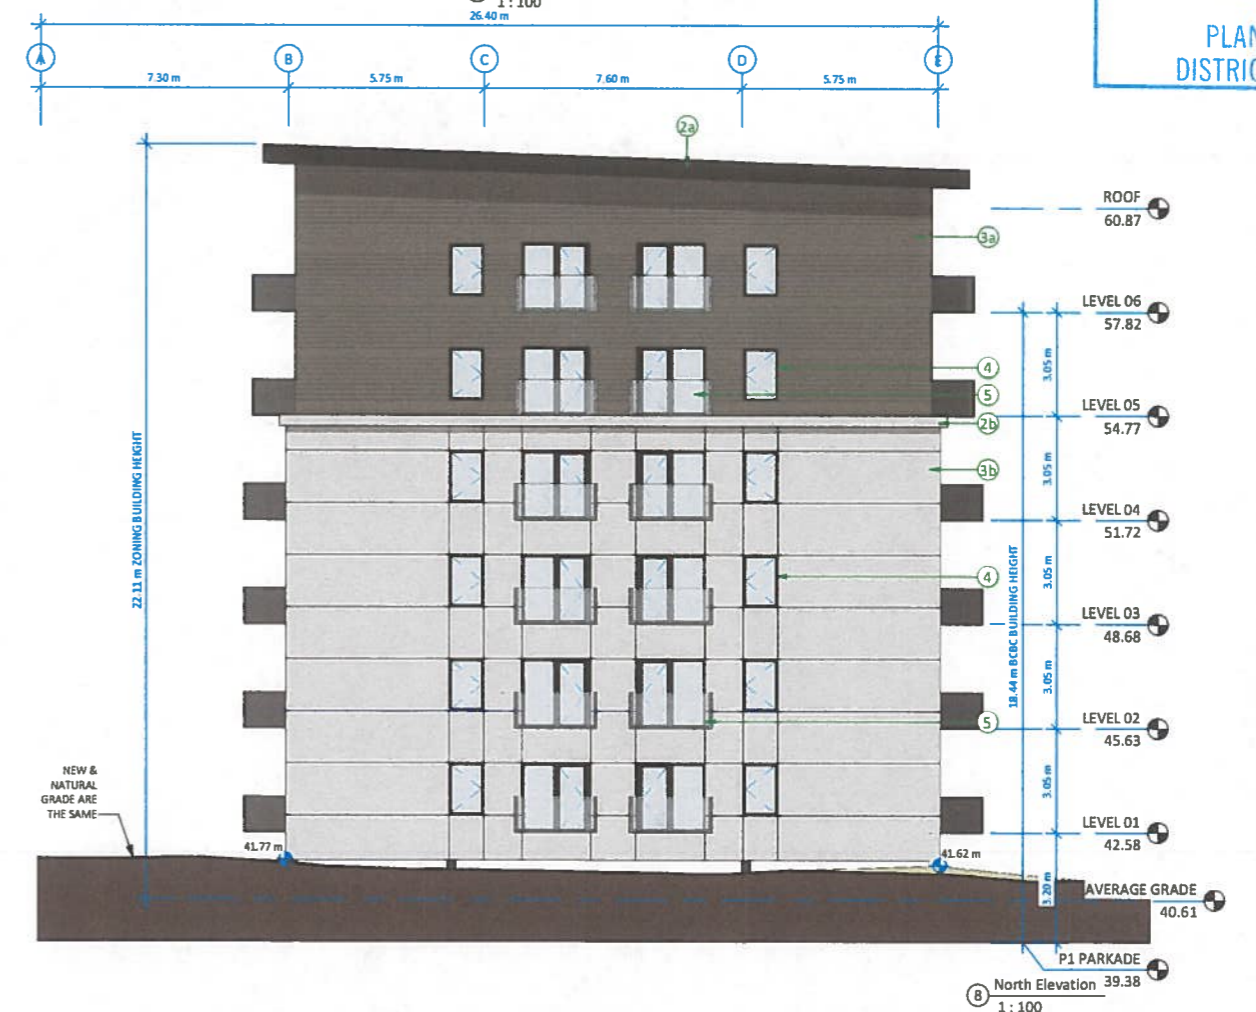

Street Side Residences  
 Saanich Road & McKenzie Avenue

Elevations

Date: 2021-08-31 12:55  
 Drawn by  
 Checked by

Scale: A3.00

EXTERIOR FINISH LEGEND	
Key Value	Keynote Text
1	SBS, COLOUR: SLATE GRAY
2a	METAL FACIA, COLOR: "GREY"
2b	METAL FACIA, COLOUR: "IVORY"
3a	HORIZ. WOOD SERIES METAL SIDING, COLOUR: "TEAK"
3b	METAL PANEL SYSTEM, COLOUR: "IVORY"
3c	METAL PANEL SYSTEM, COLOUR: "GREY"
3d	METAL PANEL SYSTEM, COLOUR: "BLACK"
4	ALUMINUM FINISH WINDOW, COLOUR: "BLACK"
5	GLASS & METAL RAILING, COLOUR: "BLACK"
6	METAL SCREEN, COLOR: "BLACK"

EXTERIOR FINISH LEGEND	
Key Value	Keynote Text
1	SBS, COLOUR: SLATE GRAY
2a	METAL FACIA, COLOR: "GREY"
2b	METAL FACIA, COLOUR:"IVORY"
3a	HORIZ. WOOD SERIES METAL SIDING, COLOUR: "TEAK"
3b	METAL PANEL SYSTEM, COLOUR: "IVORY"
3c	METAL PANEL SYSTEM, COLOUR: "GREY"
3d	METAL PANEL SYSTEM, COLOUR: "BLACK"
4	ALUMINUM FINISH WINDOW, COLOUR:"BLACK"
5	GLASS & METAL RAILING, COLOUR:"BLACK"
6	METAL SCREEN, COLOR: "BLACK"

1 East Elevation  
 1 : 100

3 3D - McKenzie/Saanich Corner

4 3D - Saanich Street View

2 3D - McKenzie Street View