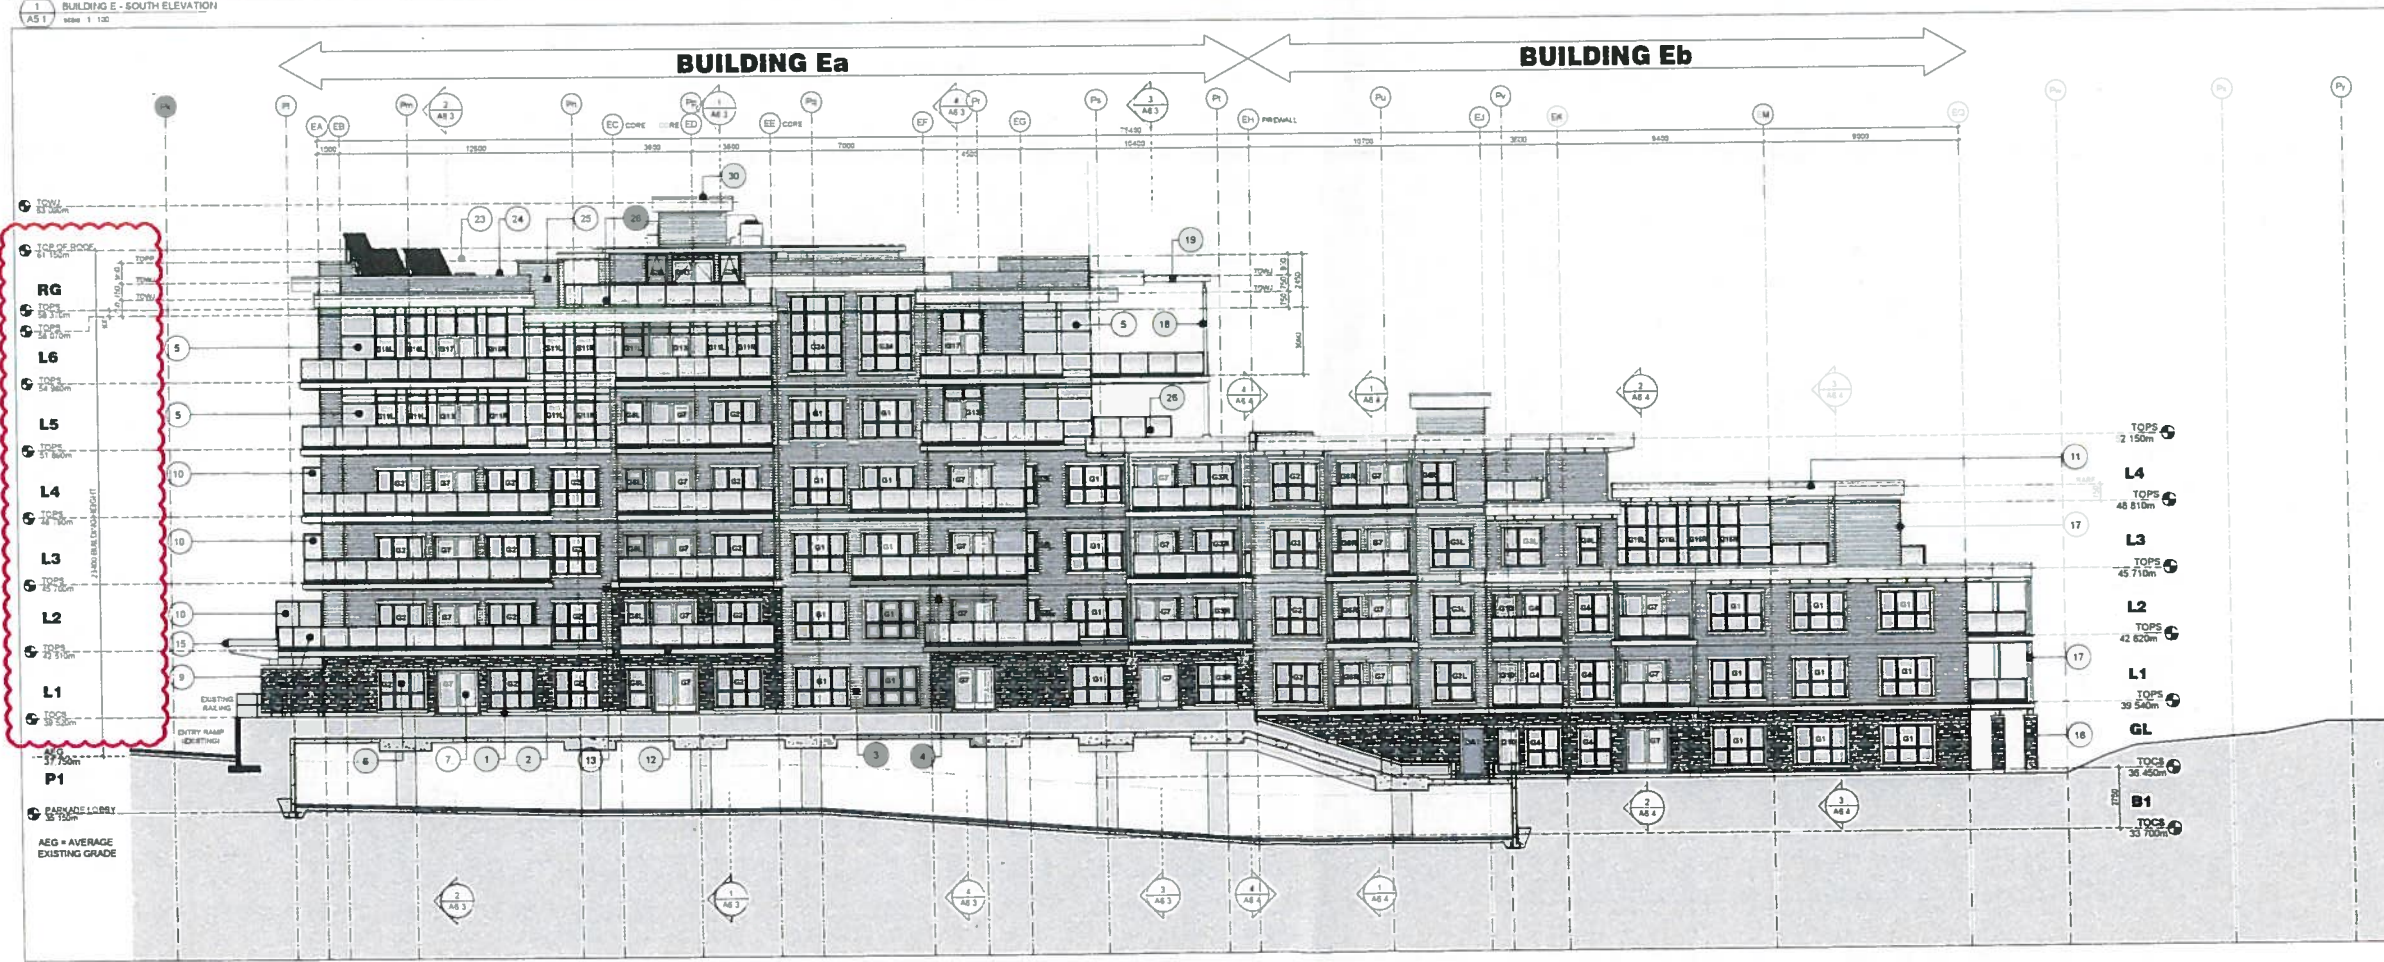

1 BUILDING E - SOUTH ELEVATION
AS.1 1:100

2 BUILDING E - NORTH ELEVATION
AS.1 1:100

TRAVINO
PHASE 4
BUILDING E
TRAVINO GARDENS
60 UNIT CONDOMINIUM
741 TRAVINO LAKE
Victoria, BC
V8Z 0E2
SEAL

DRAWING TITLE
**BUILDING E
SOUTH & NORTH
ELEVATIONS**

PROJECT NUMBER 1439
DRAWN BY RJJ
CHECKED BY TJ
SCALE SHOWN
DATE AUGUST 2018