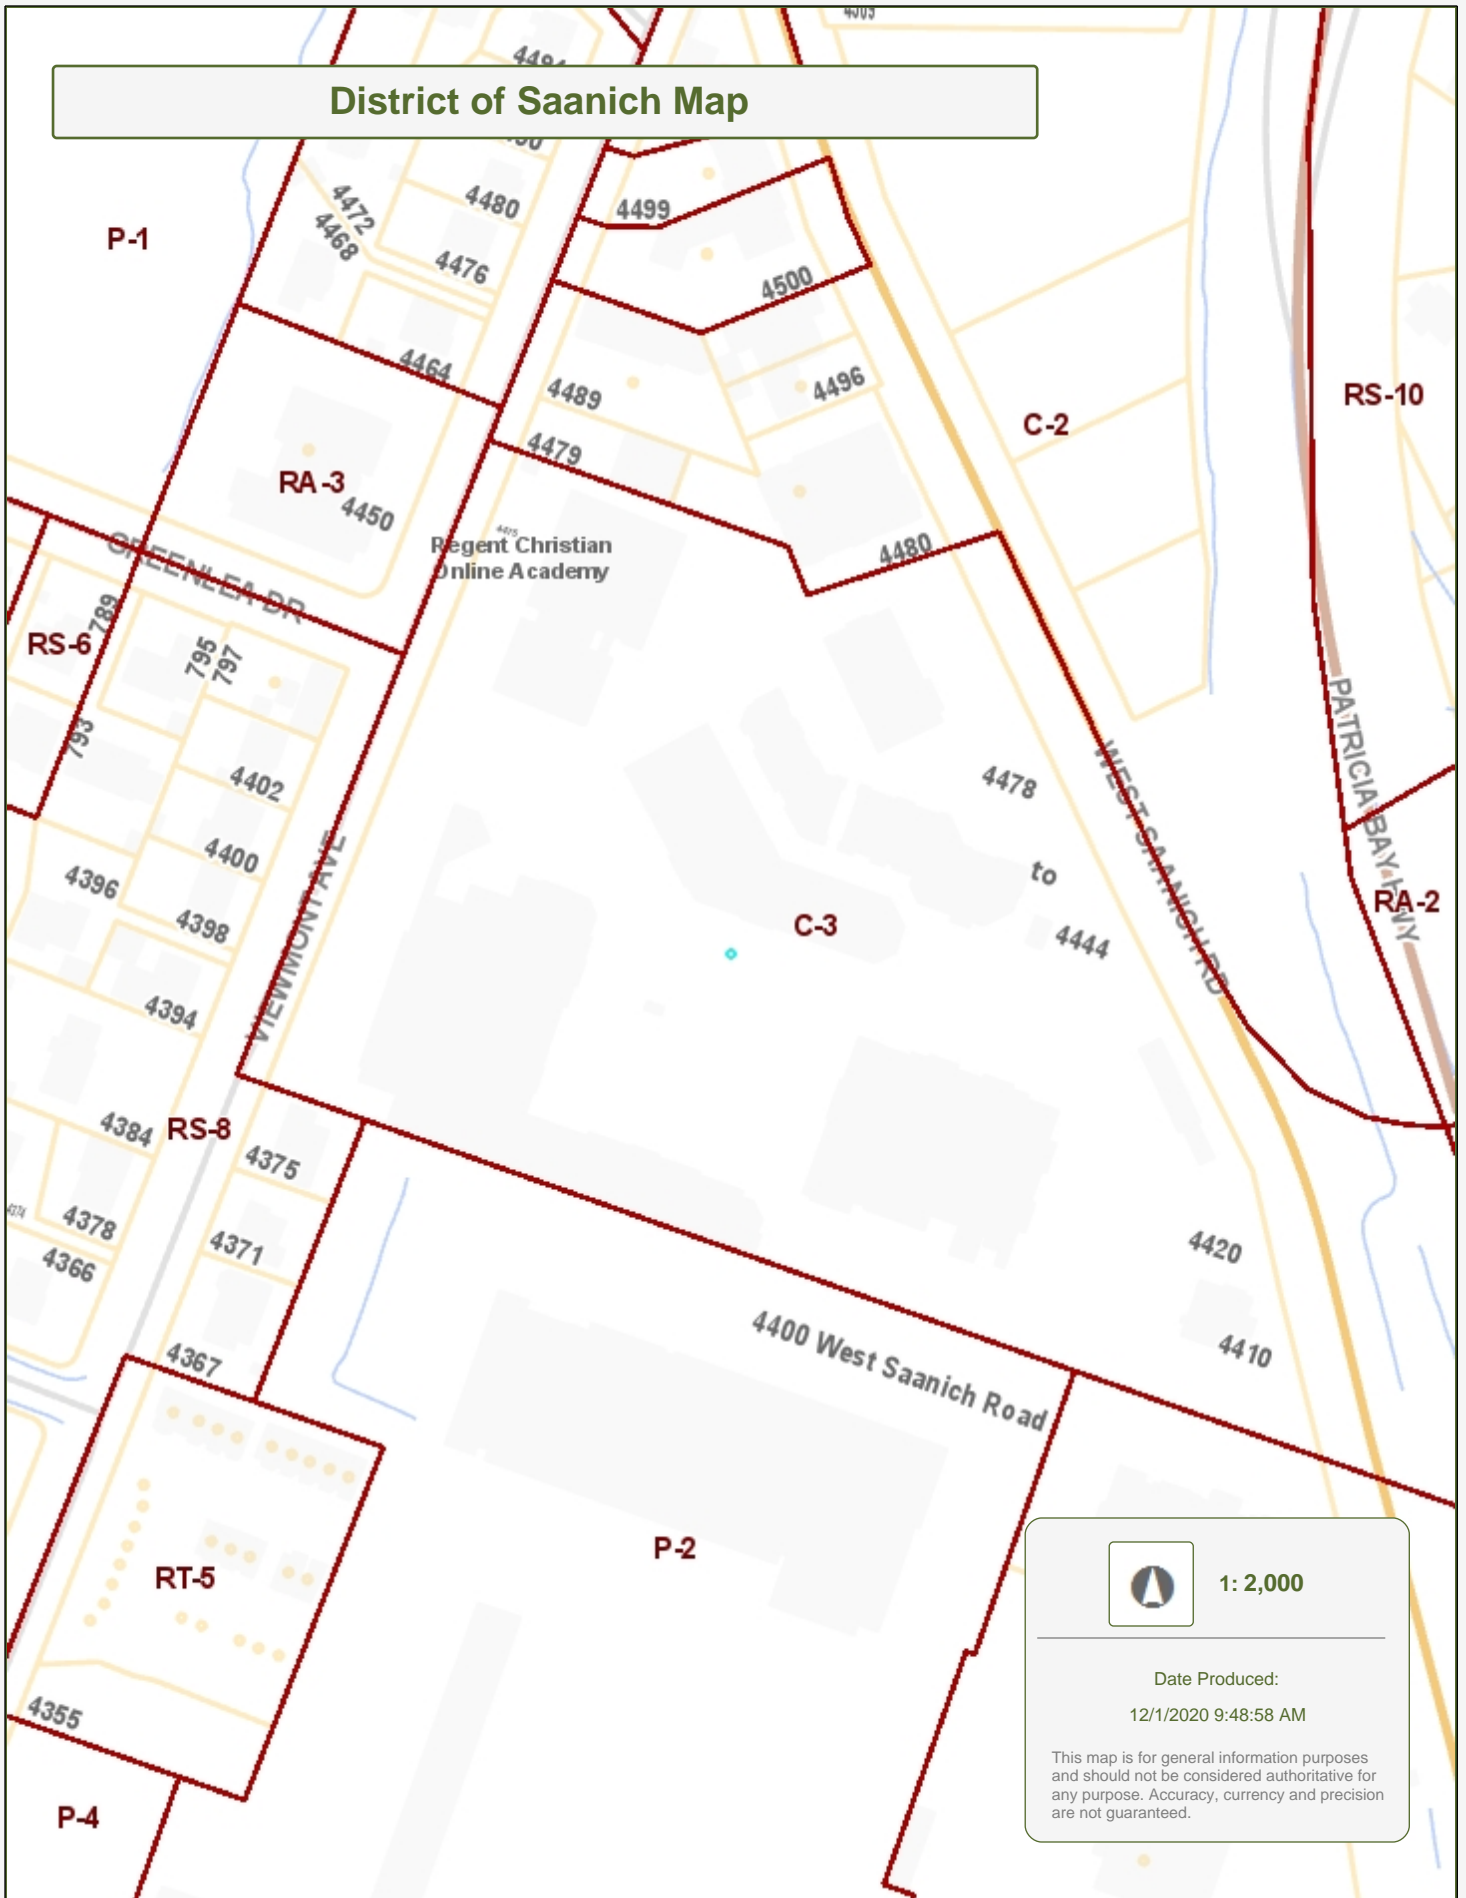

District of Saanich Map

1:2,000

Date Produced:
12/1/2020 9:48:58 AM

This map is for general information purposes and should not be considered authoritative for any purpose. Accuracy, currency and precision are not guaranteed.