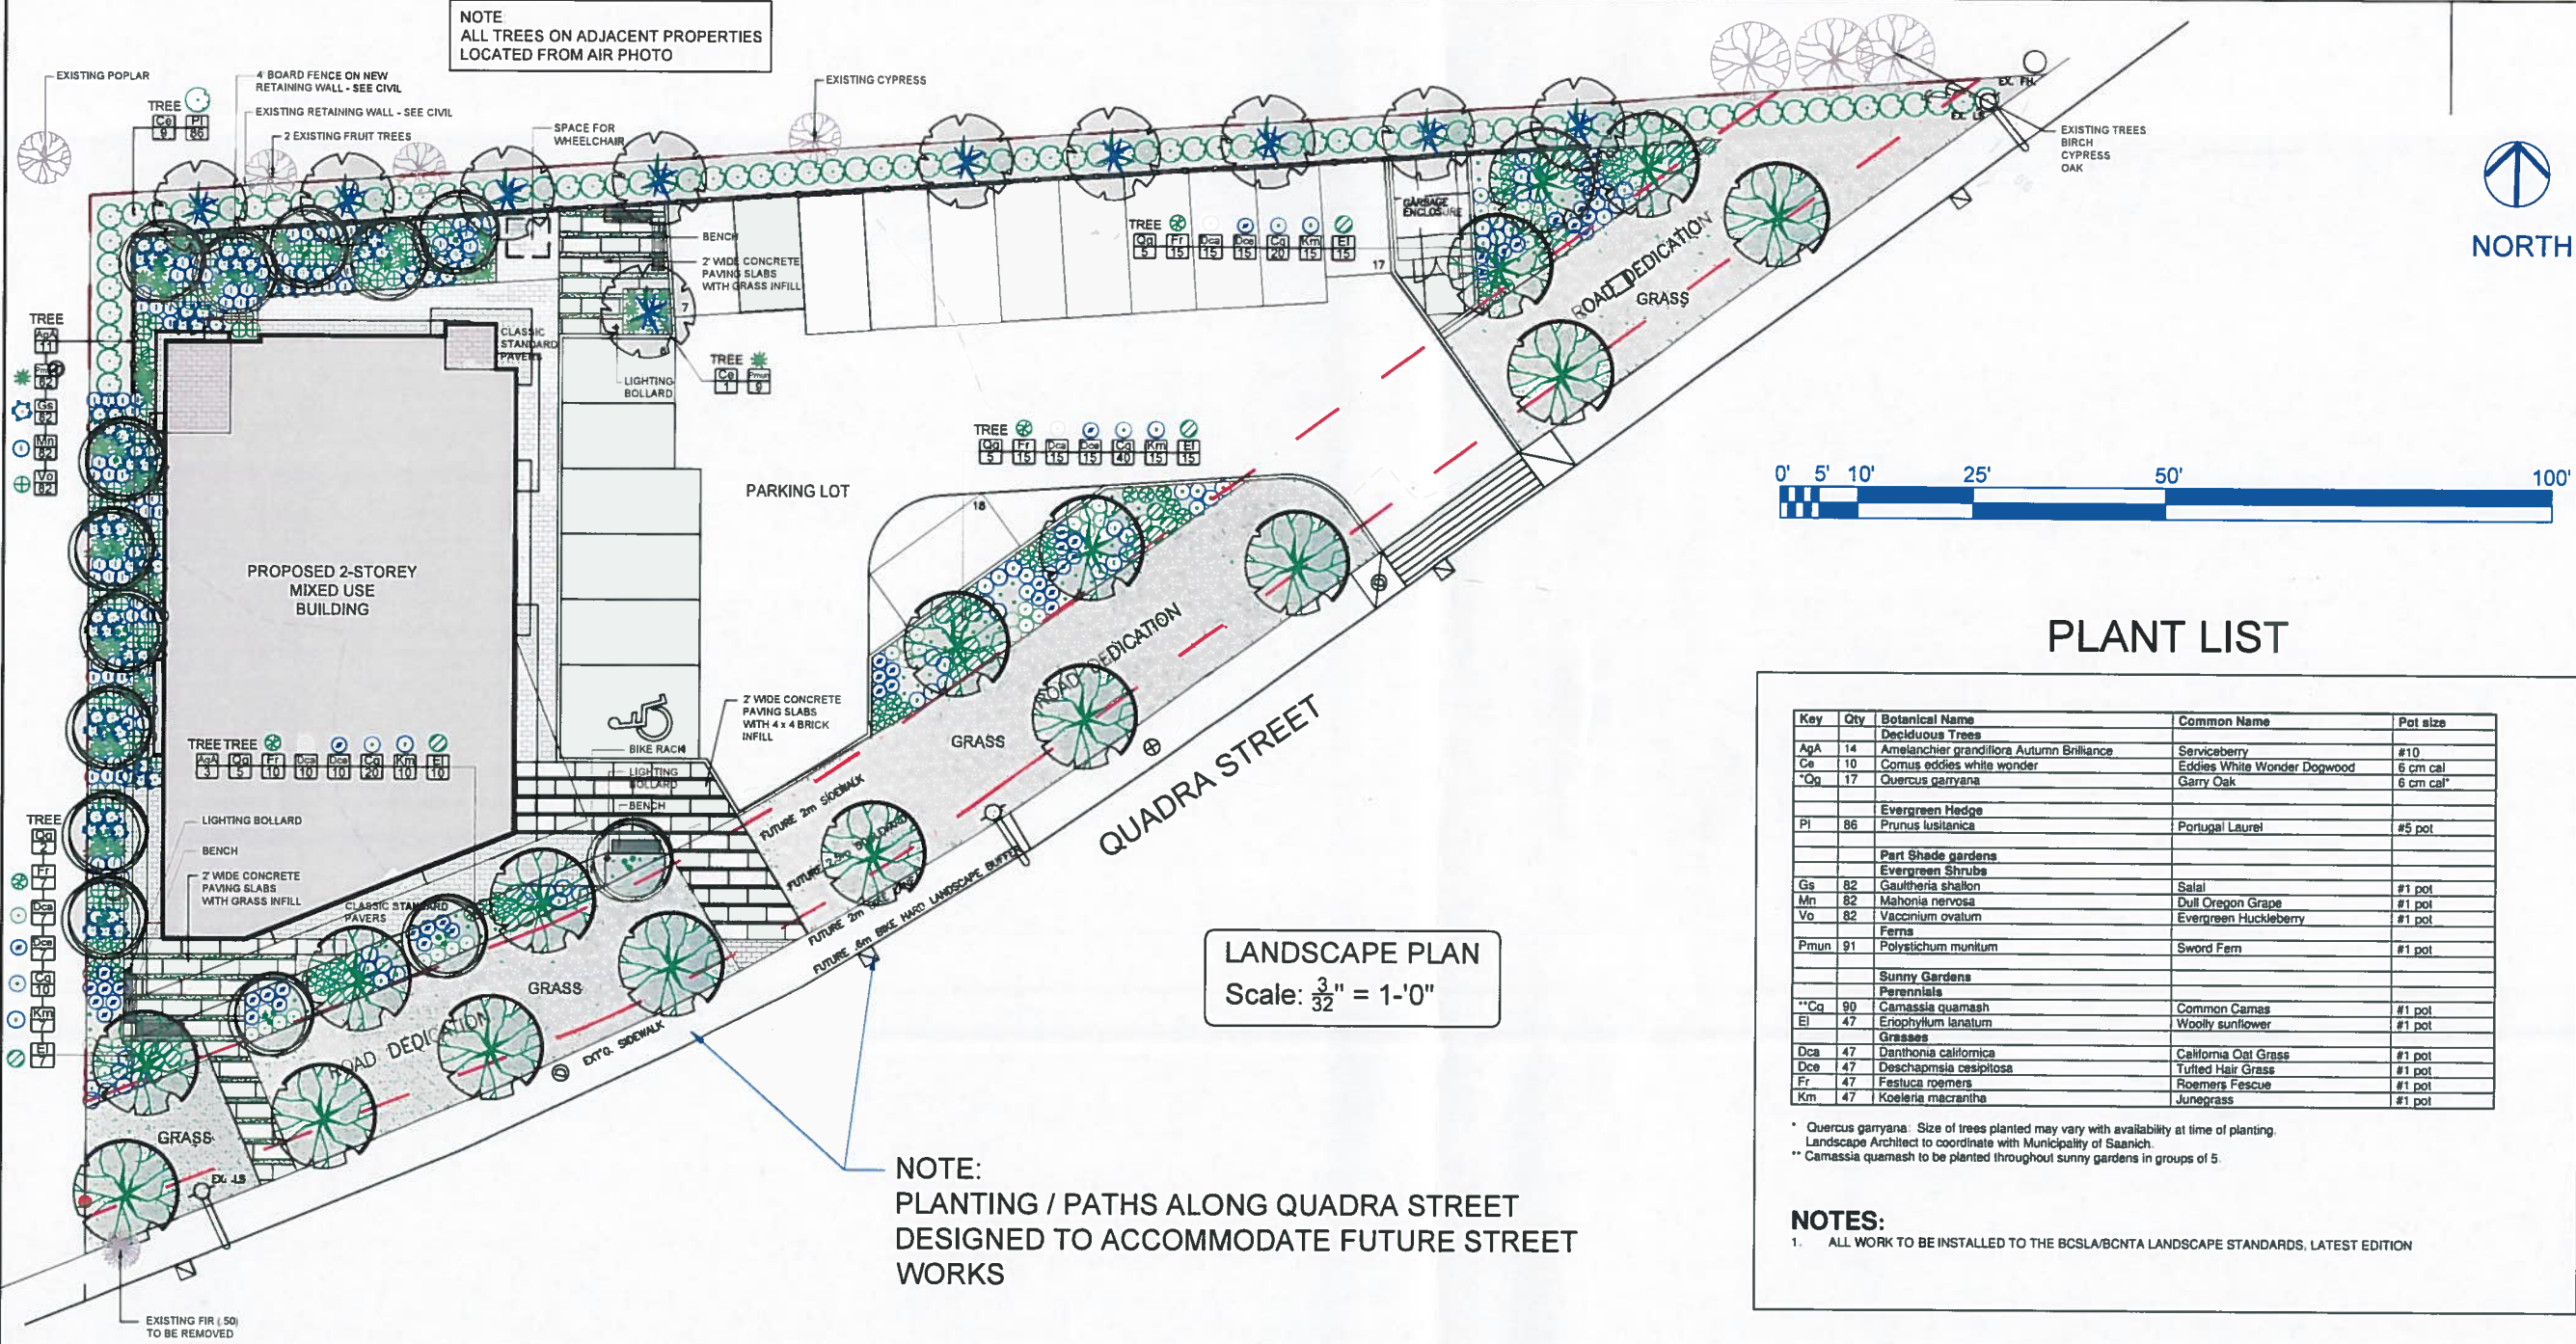

NOTE:
ALL TREES ON ADJACENT PROPERTIES
LOCATED FROM AIR PHOTO

LANDSCAPE PLAN
Scale: $\frac{3}{32}'' = 1'-0''$

NOTE:
PLANTING / PATHS ALONG QUADRA STREET
DESIGNED TO ACCOMMODATE FUTURE STREET
WORKS

PLANT LIST

Key	Qty	Botanical Name	Common Name	Pot size
Deciduous Trees				
AgA	14	Amelanchier grandiflora Autumn Brilliance	Serviceberry	#10
Ce	10	Cornus eddies white wonder	Eddies White Wonder Dogwood	6 cm cal
Og	17	Quercus garryana	Garry Oak	6 cm cal
Evergreen Hedge				
PI	86	Prunus lusitanica	Portugal Laurel	#5 pot
Part Shade gardens				
Evergreen Shrubs				
Gs	82	Gaultheria shallon	Salal	#1 pot
Mn	82	Mahonia nervosa	Dull Oregon Grape	#1 pot
Vo	82	Vaccinium ovalatum	Evergreen Huckleberry	#1 pot
Ferns				
Pmun	91	Polystichum munium	Sword Fern	#1 pot
Sunny Gardens				
Perennials				
Cq	90	Camassia quamash	Common Camas	#1 pot
EI	47	Eniophyllum lanatum	Woolly sunflower	#1 pot
Grasses				
Dca	47	Danthonia californica	California Oat Grass	#1 pot
Dce	47	Deschampsia cespitosa	Tufted Hair Grass	#1 pot
Fr	47	Festuca roemers	Roemers Fescue	#1 pot
Km	47	Koeleria macrantha	Junegrass	#1 pot

NOTES:
1. ALL WORK TO BE INSTALLED TO THE BCSLA/BCNTA LANDSCAPE STANDARDS, LATEST EDITION

NOTES:
ALL PLANTS AND PLANTING
TO BE TO BCSLA/BCNTA
STANDARDS, LATEST EDITION

For grading information, see Civil
drawings.

REVISIONS:

Issued for DP - 2021Apr30
Tree Notes - 2021May17

PROJECT:
4079 QUADRA
STREET
SAANICH, BC

SITE LEGAL DESCRIPTION:
LOT 1, SECTION 64,
VICTORIA DISTRICT
PLAN 22060

SHEET TITLE:
LANDSCAPE
CONCEPT
PLAN

SCALE: AS NOTED DATE: Apr. 29, 2021
DRAWN: DR CHECKED: VJD
PROJECT NUMBER: QUADRA SAANICH 2021
DRAWING NUMBER: L1-DP

QUADRA STREETSCAPE

Garry Oaks with grasses,
perennials and lawn

NE OF BUILDING

Woodland edge garden

EAST BUFFER

Woodland edge garden

EAST BUFFER

Woodland edge garden

EAST BUFFER

Woodland edge garden

EAST BUFFER

Woodland edge garden

EAST BUFFER

Woodland edge garden

EAST BUFFER

Woodland edge garden

EAST BUFFER

Woodland edge garden

EAST BUFFER

Woodland edge garden

EAST BUFFER

Woodland edge garden

Bike rack