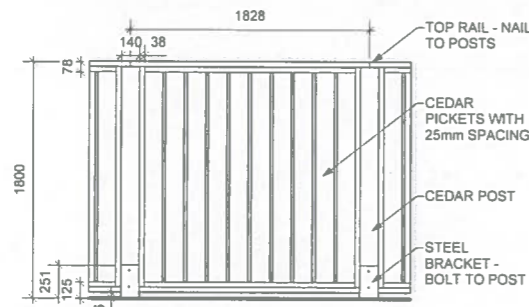

London Plane Trees (Platanus acerifolia 'Bloodgood')

NOTES:
1. ALL WOOD TO BE CLEAR CEDAR
2. ALL METAL COMPONENTS TO THE STEEL, POWDER COATED COLOUR GLOSSY BLACK FOR OUTDOOR USE

1 Solid Wood Fence
1.25