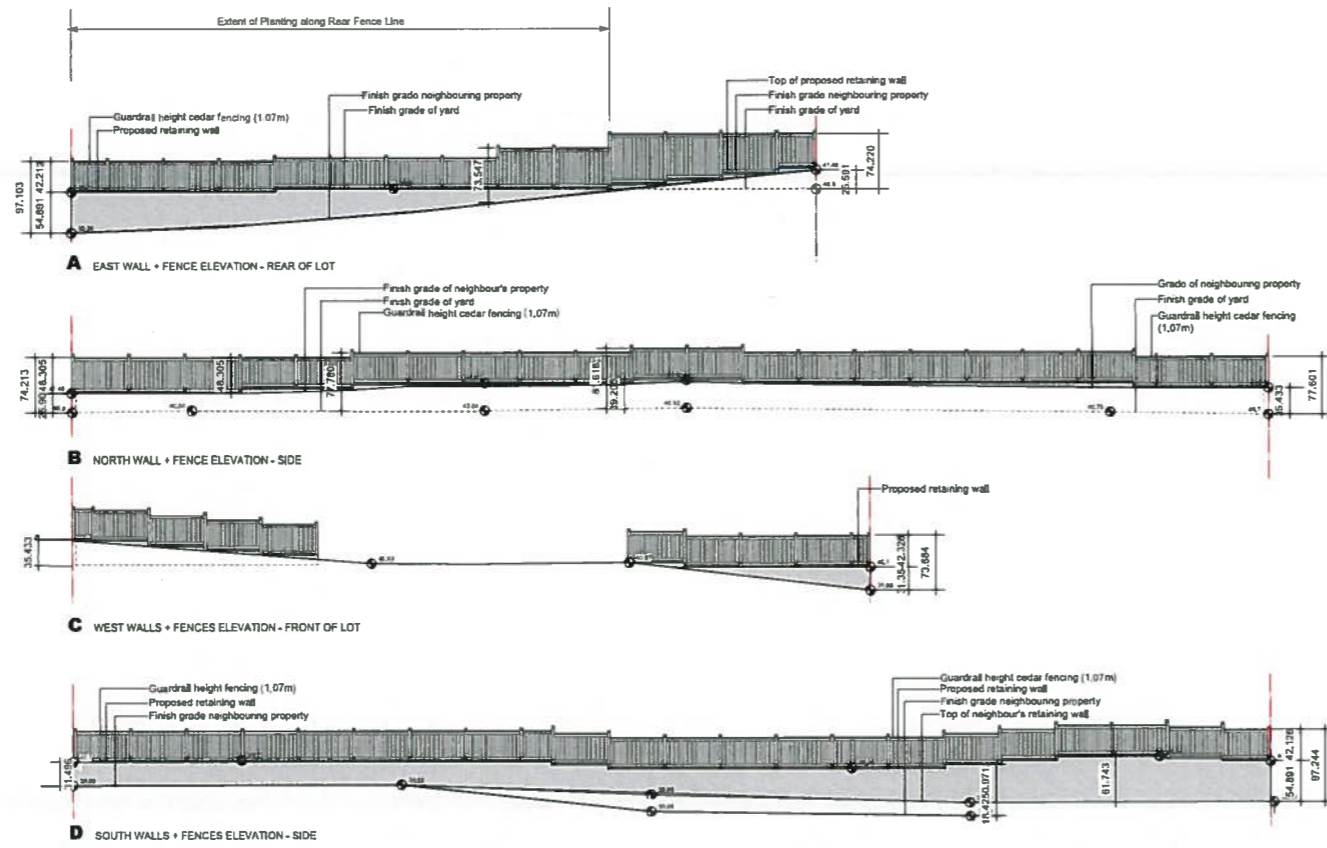

1 Wall and Fence Elevations
1:100