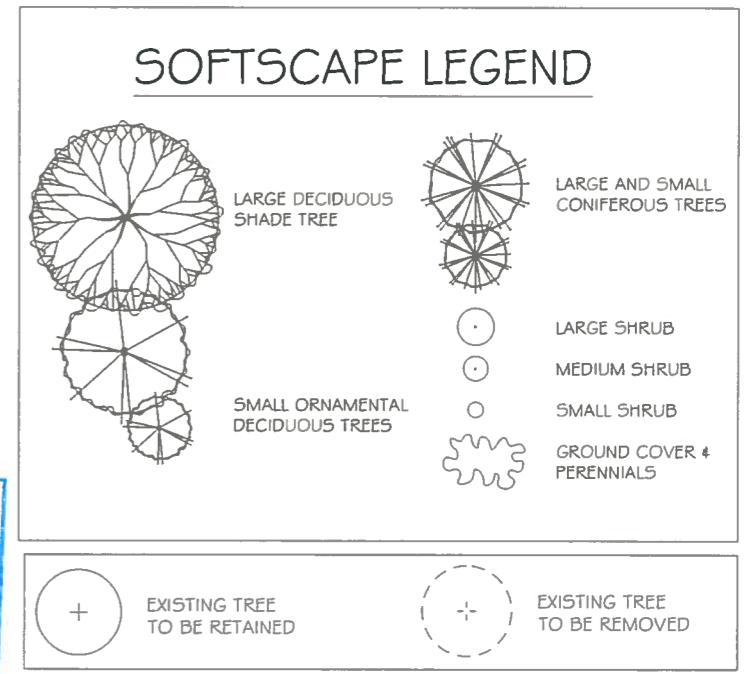

FORSITE LANDSCAPE ARCHITECTURE
#408-1581H HILLSIDE AVE.
VICTORIA, BC V8T 2C1
forsiteand@hotmail.com
250.508.7885

LANDSCAPE ARCH. STAMP
THE DRAWING DESIGN IDEAS AND FEATURES OF CONSTRUCTION DEPICTED HEREIN ARE THE EXCLUSIVE PROPERTY OF FORSITE LANDSCAPE ARCHITECTURE. ALL COPIES, REPRODUCTIONS, OR ANY PARTS THEREOF ARE EXPRESSLY FORBIDDEN WITHOUT THE WRITTEN CONSENT OF FORSITE LANDSCAPE ARCHITECTURE. IN THE EVENT OF ANY UNAUTHORIZED USE OF THESE PLANS BY A THIRD PARTY, THE THIRD PARTY SHALL HOLD FORSITE LANDSCAPE ARCHITECTURE RESPONSIBLE.

1855 - 1853 FAIRBURN

CLIENT	REV. DATE	NUMBER	DESCRIPTION	DATE	MARCH 23, 2022	LANDSCAPE CONCEPT PLAN
	03-23-22	1	REVISED LANDSCAPE CONCEPT PLAN	SCALE	1/8" = 1'-0"	L100
				DRAWN BY	BF