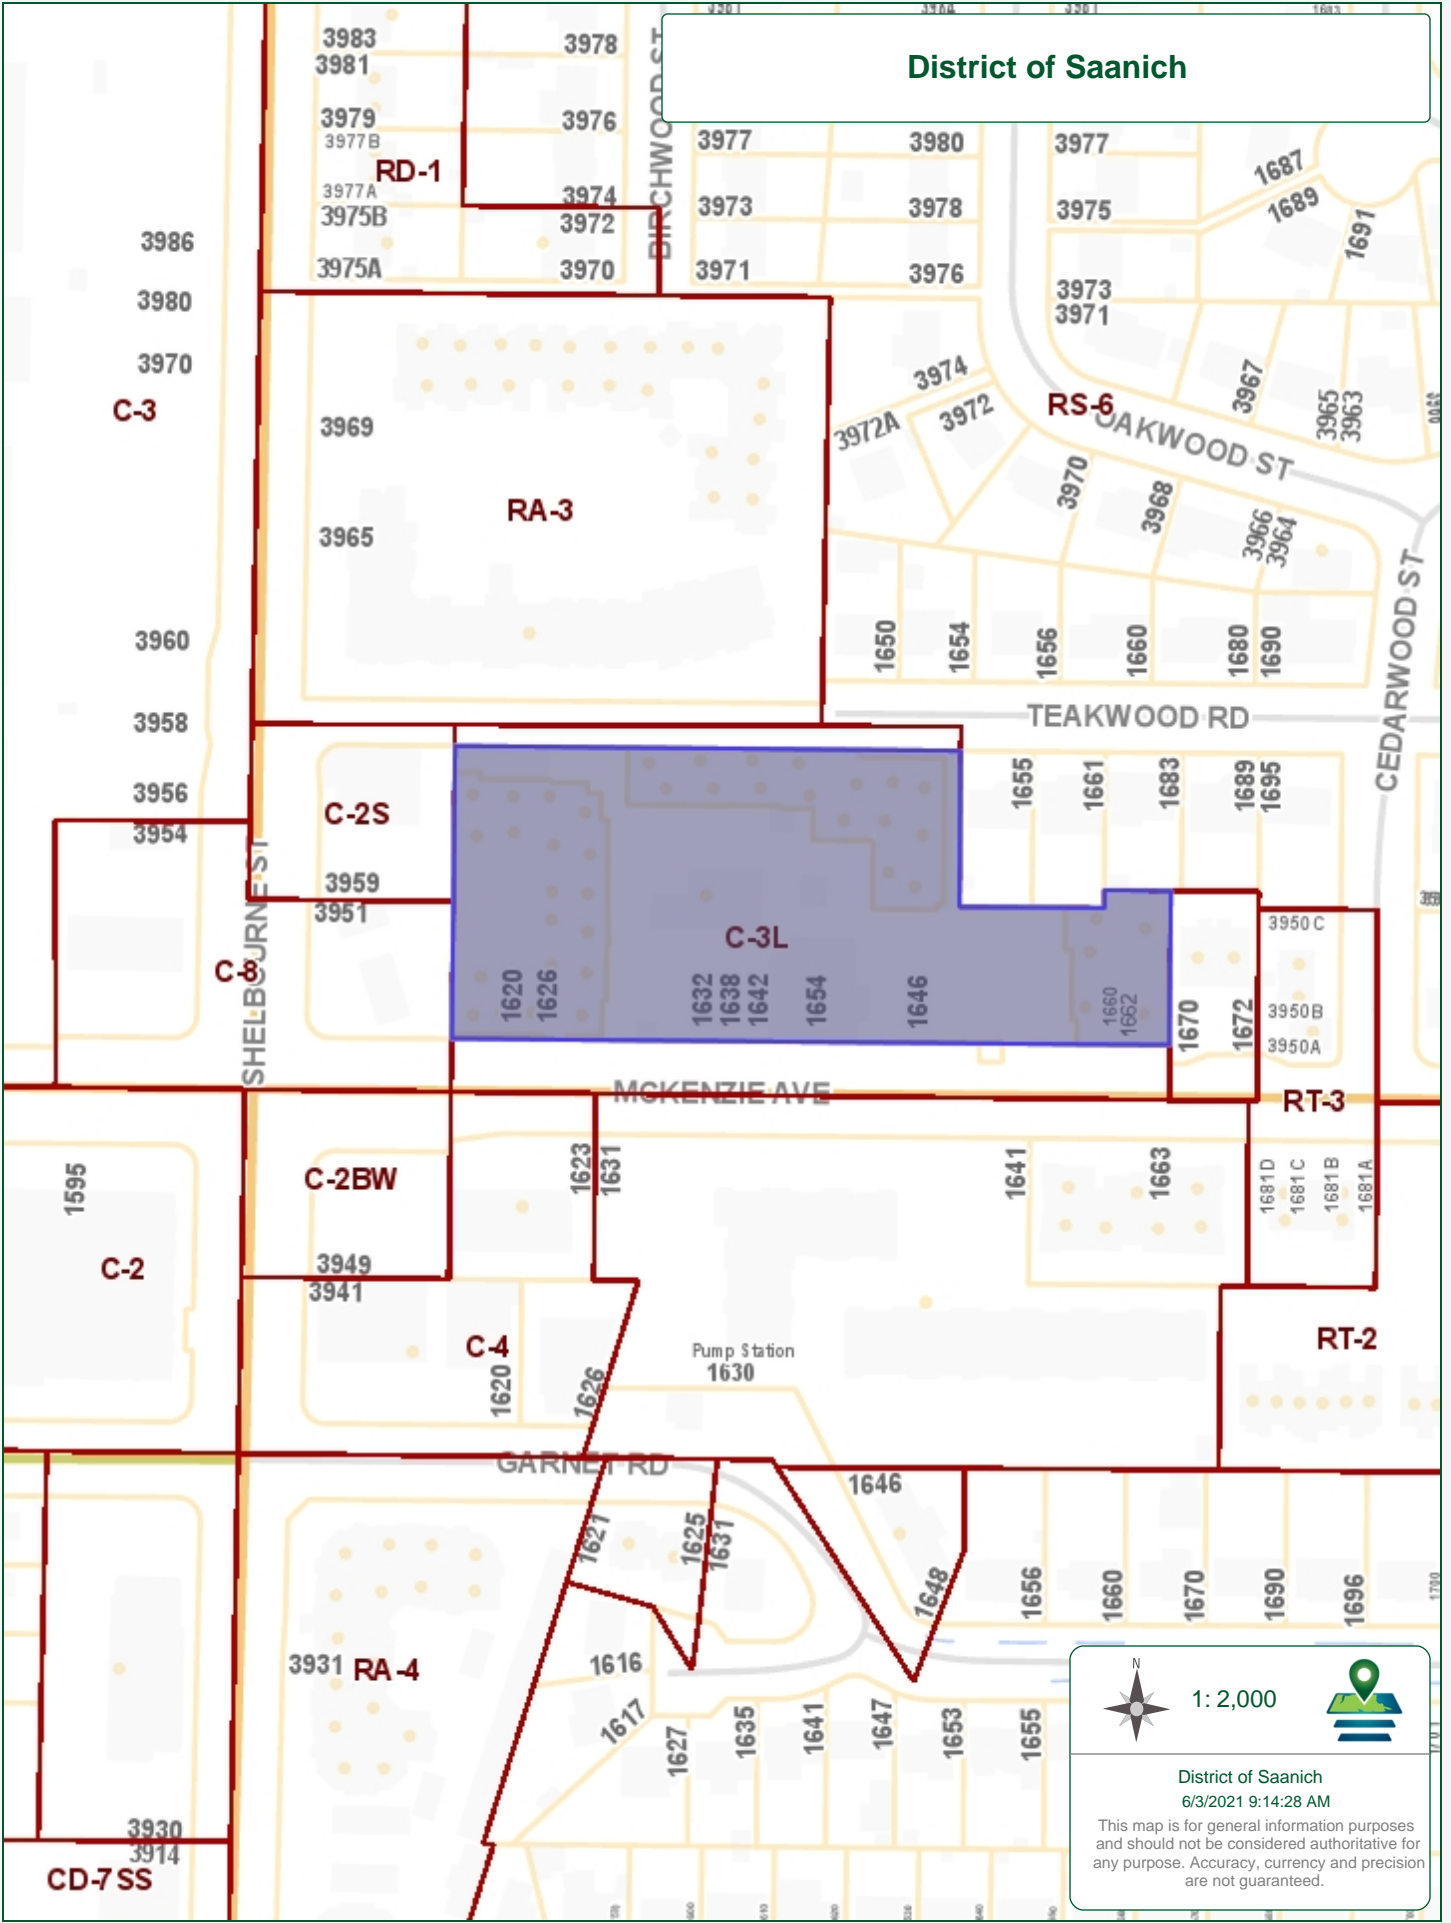

District of Saanich

1:2,000

District of Saanich
6/3/2021 9:14:28 AM

This map is for general information purposes and should not be considered authoritative for any purpose. Accuracy, currency and precision are not guaranteed.