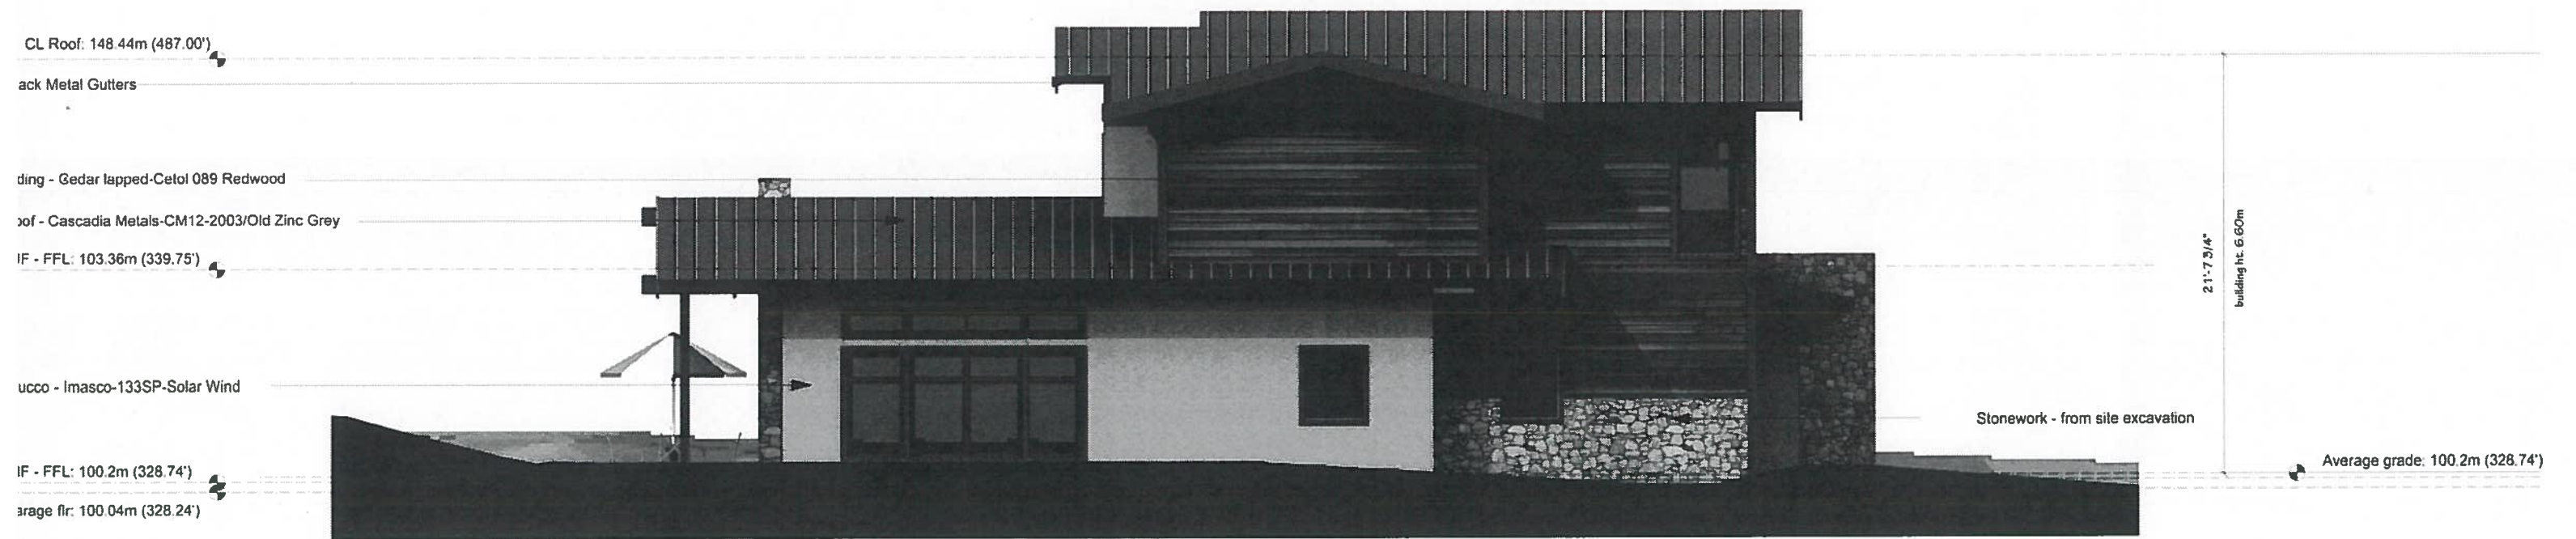

West Elevation

North Elevation

A3 - Elevations

Proposed Rezoning

Kiowa Place, Victoria, B.C.

Sept. 23, 2021

Scale: 1/4" = 1"0"

ENVISIONS ArchiMedia 250 388 9833

East Elevation

South Elevation

RECEIVED
 OCT 05 2021
 PLANNING DEPT.
 DISTRICT OF SAANICH