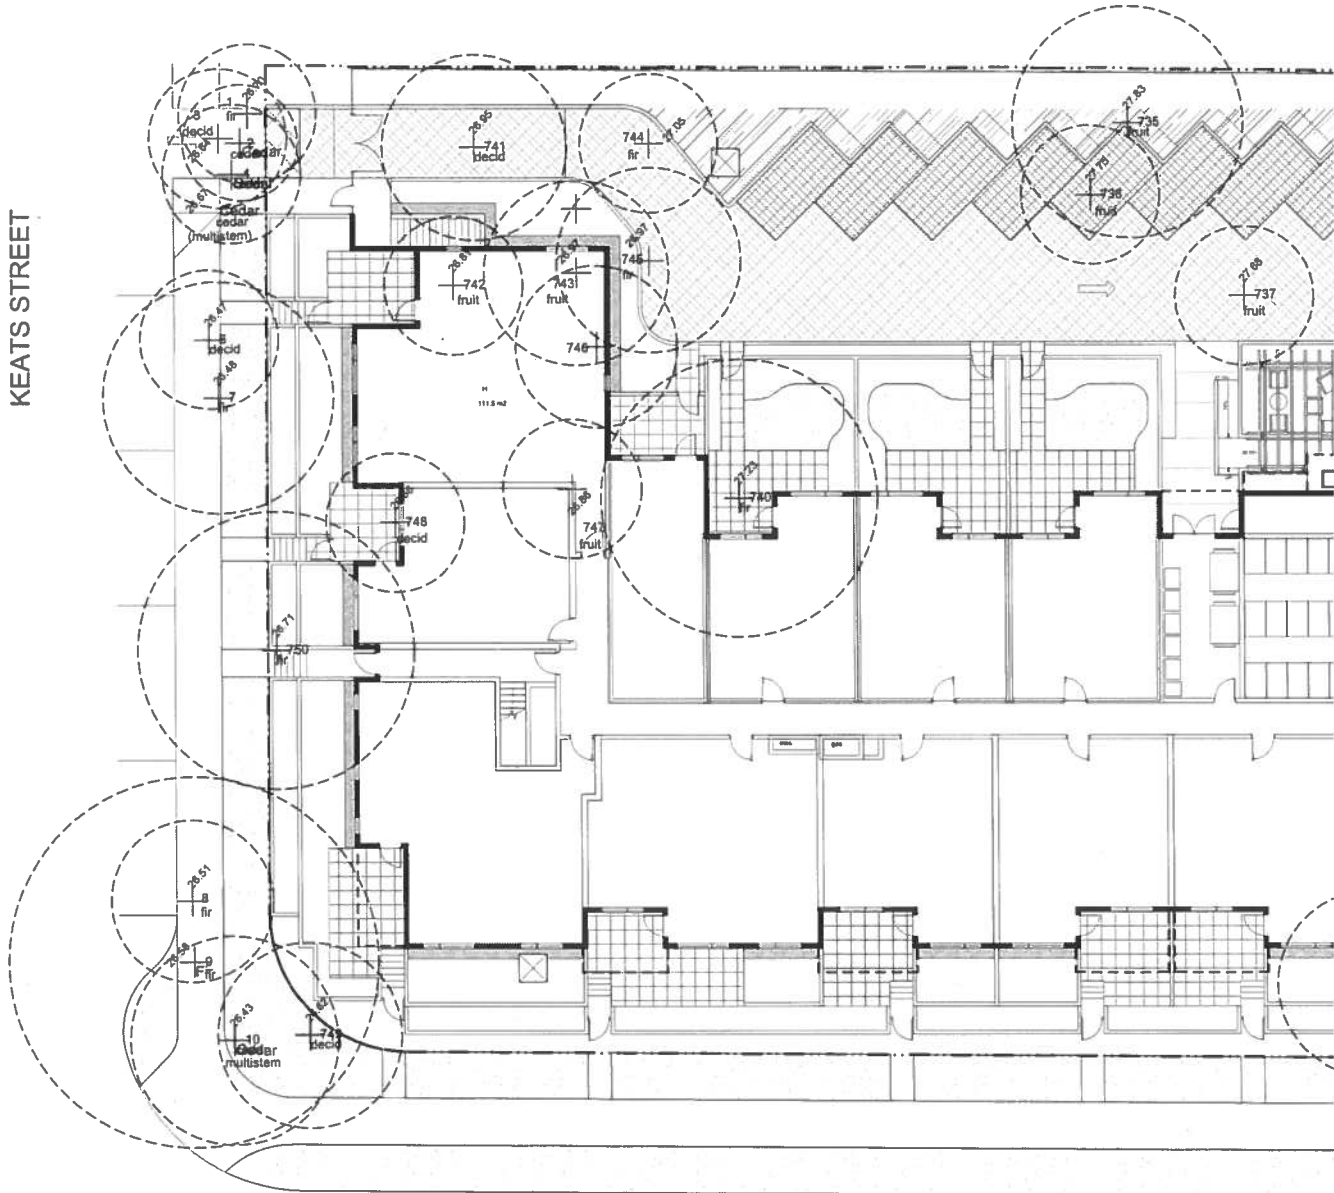

1588 North Dairy Road | Tree Pre