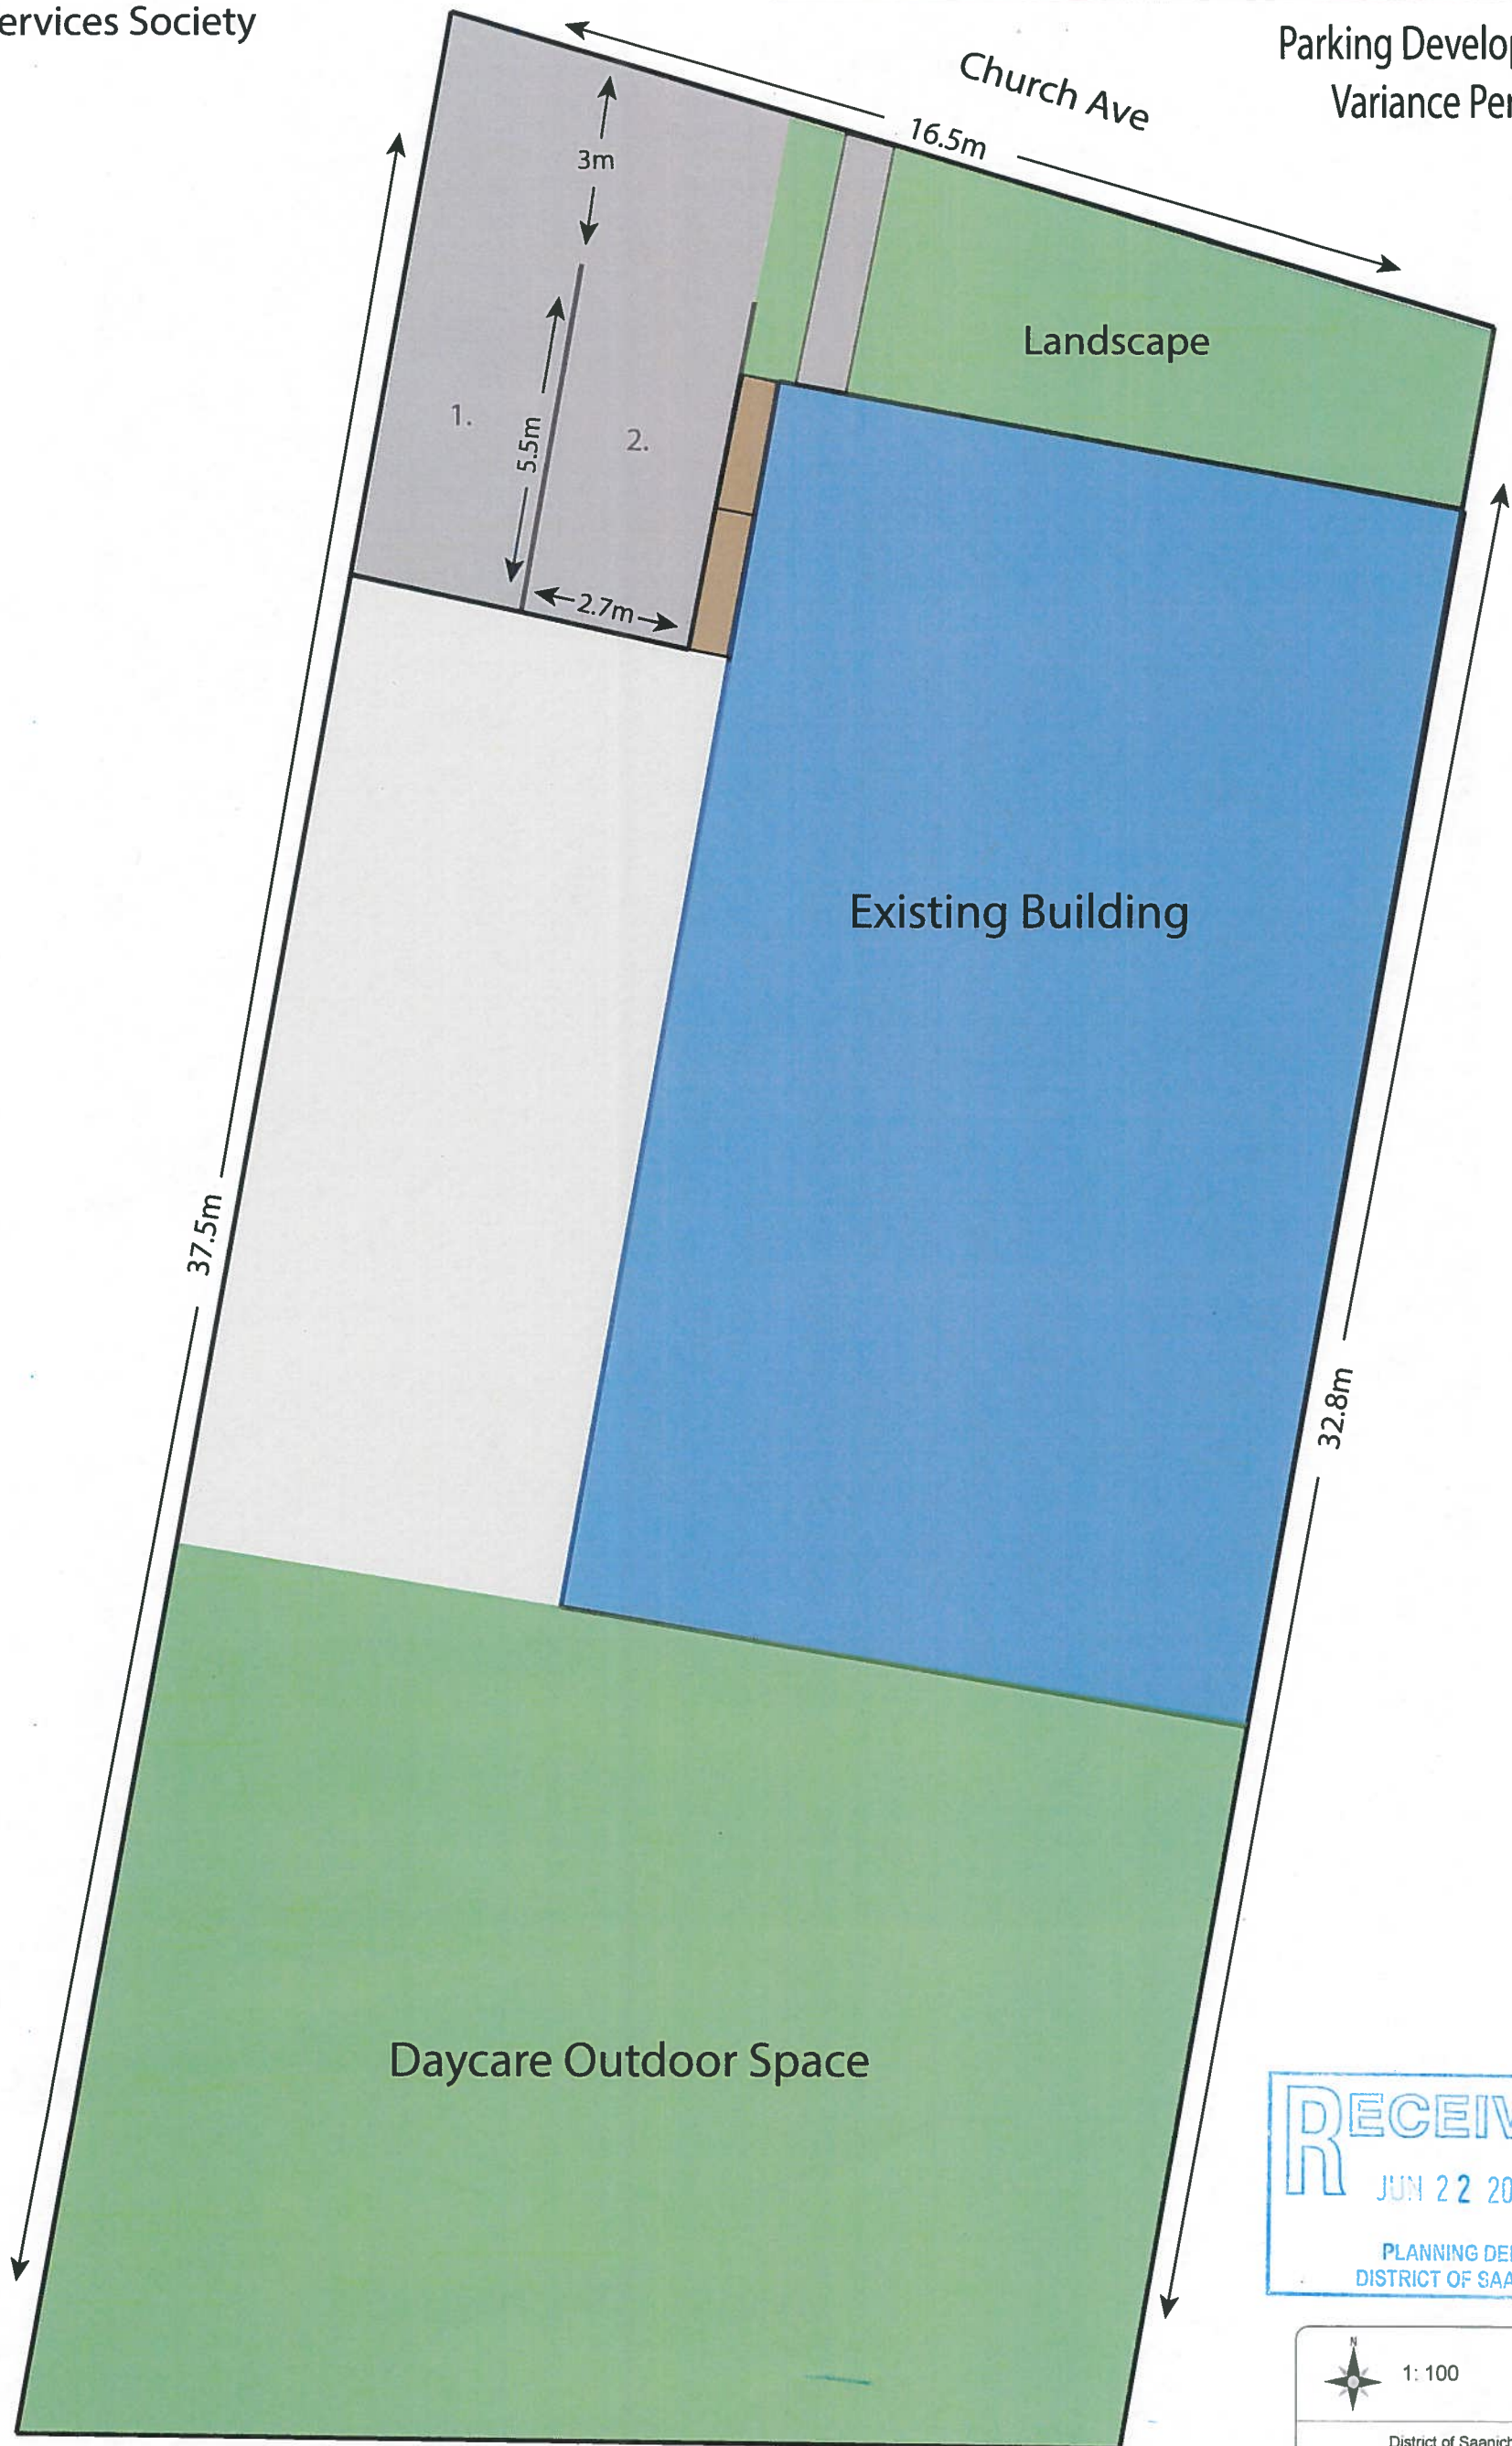

Island Metis Family
& Community
Services Society

1581 Church Ave

Parking Development
Variance Permit

RECEIVED
JUN 22 2021
PLANNING DEPT.
DISTRICT OF SAANICH

1: 100

District of Saanich