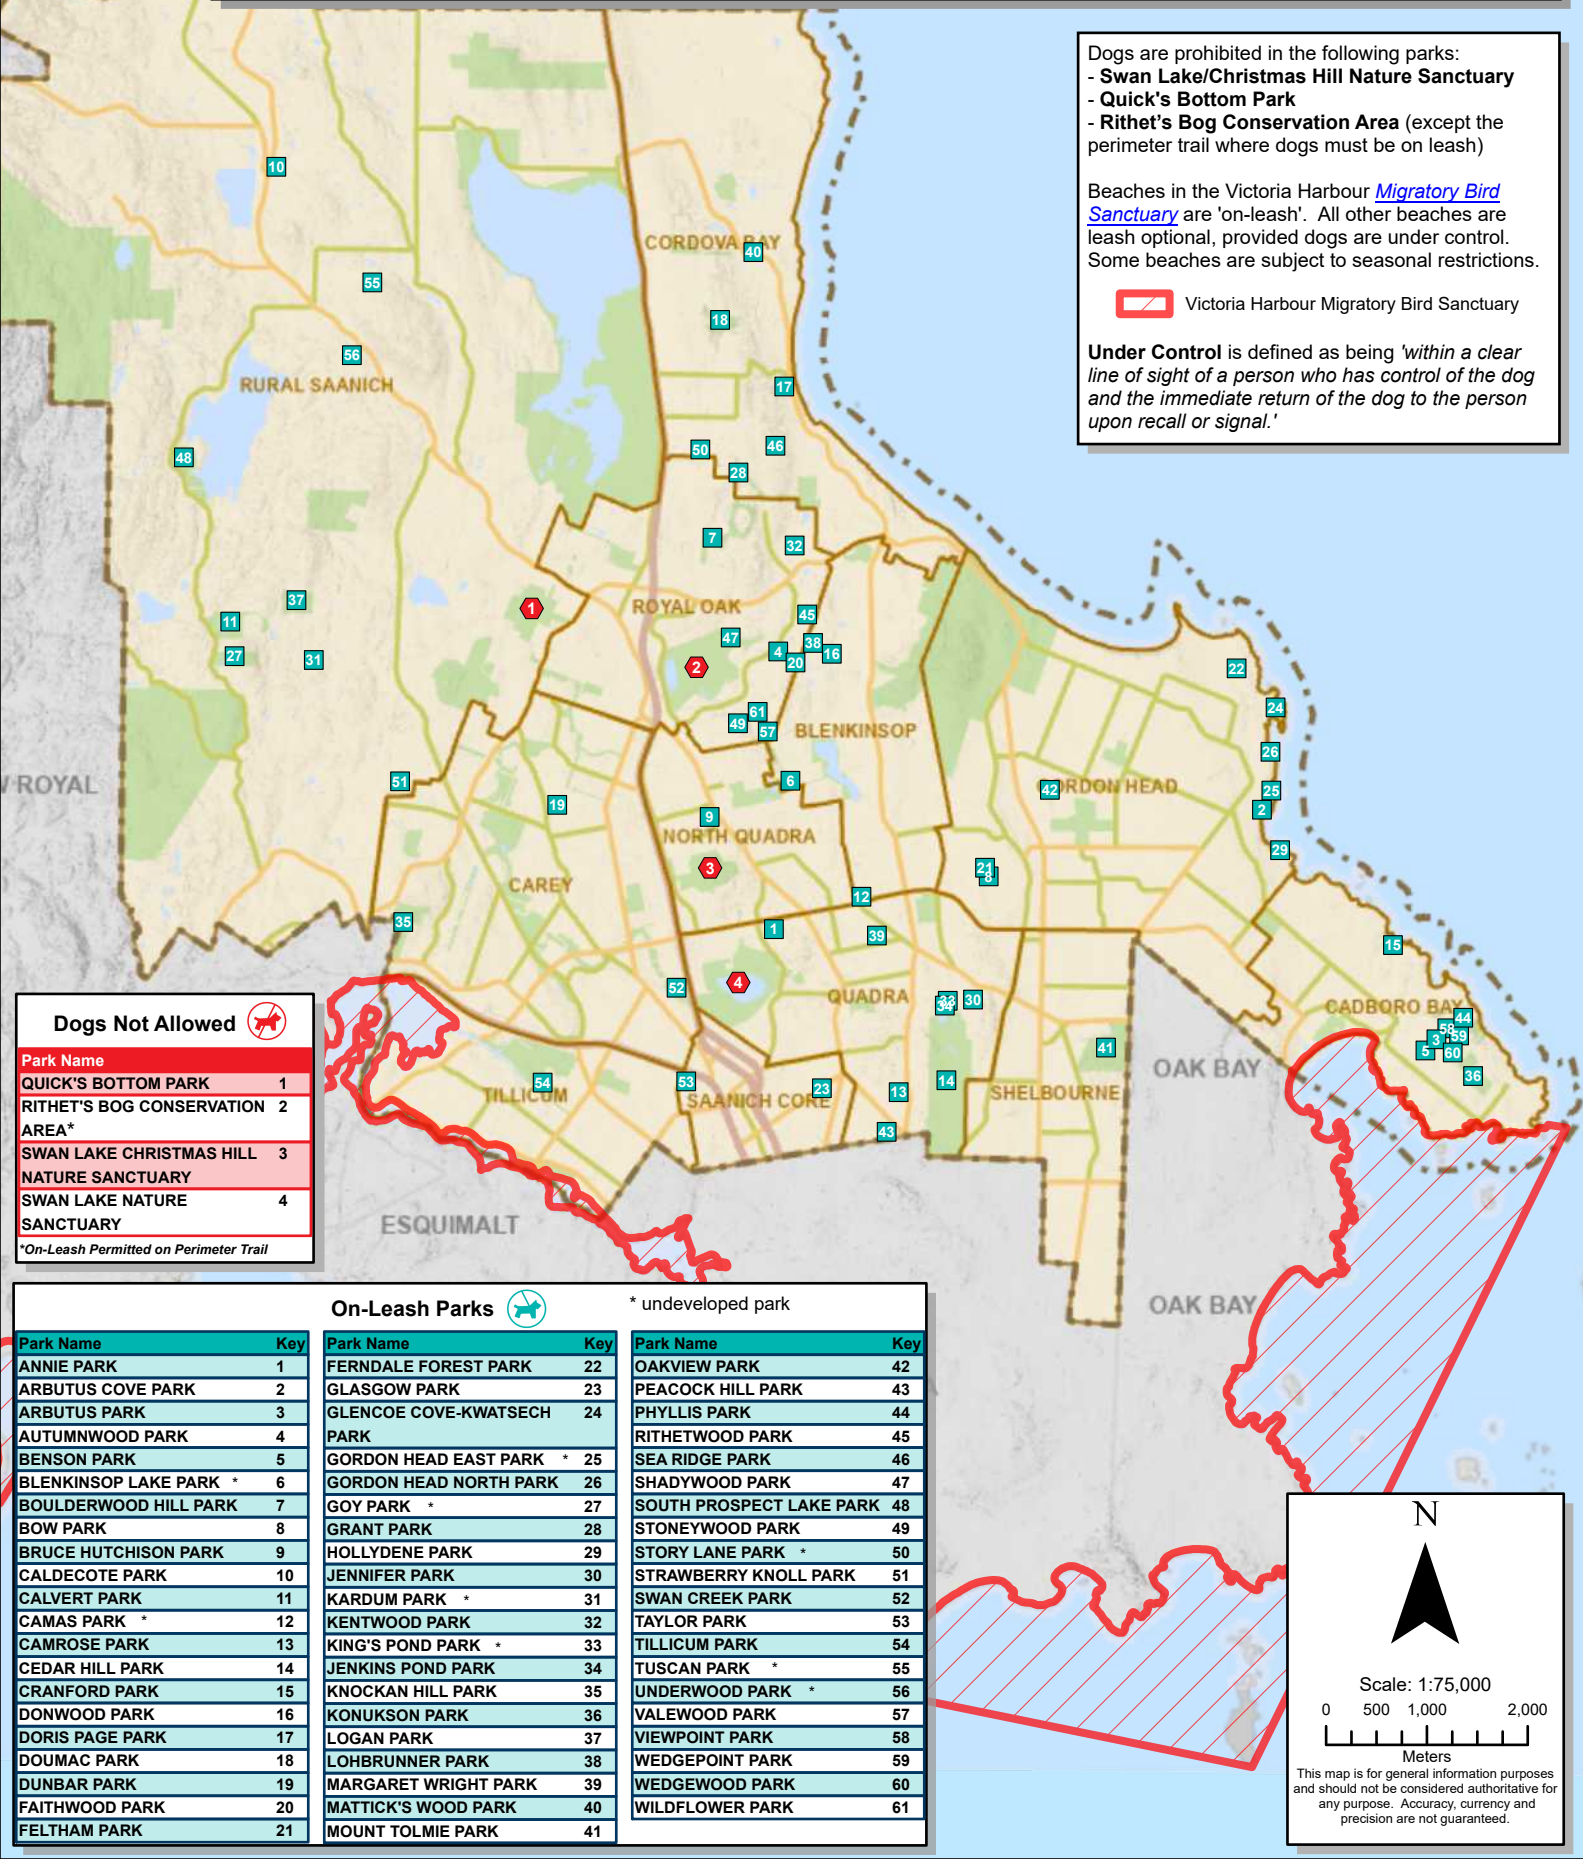

District of Saanich On-Leash and No Dogs Allowed Parks

PARKS, RECREATION & COMMUNITY SERVICES

Dogs are prohibited in the following parks:
 - Swan Lake/Christmas Hill Nature Sanctuary
 - Quick's Bottom Park
 - Rithet's Bog Conservation Area (except the perimeter trail where dogs must be on leash)

Beaches in the Victoria Harbour [Migratory Bird Sanctuary](#) are 'on-leash'. All other beaches are leash optional, provided dogs are under control. Some beaches are subject to seasonal restrictions.

Victoria Harbour Migratory Bird Sanctuary

Under Control is defined as being 'within a clear line of sight of a person who has control of the dog and the immediate return of the dog to the person upon recall or signal.'

Dogs Not Allowed

Park Name	Key
QUICK'S BOTTOM PARK	1
RITHET'S BOG CONSERVATION AREA*	2
SWAN LAKE CHRISTMAS HILL NATURE SANCTUARY	3
SWAN LAKE NATURE SANCTUARY	4

N

Scale: 1:75,000

0 500 1,000 2,000

Meters

This map is for general information purposes and should not be considered authoritative for any purpose. Accuracy, currency and precision are not guaranteed.