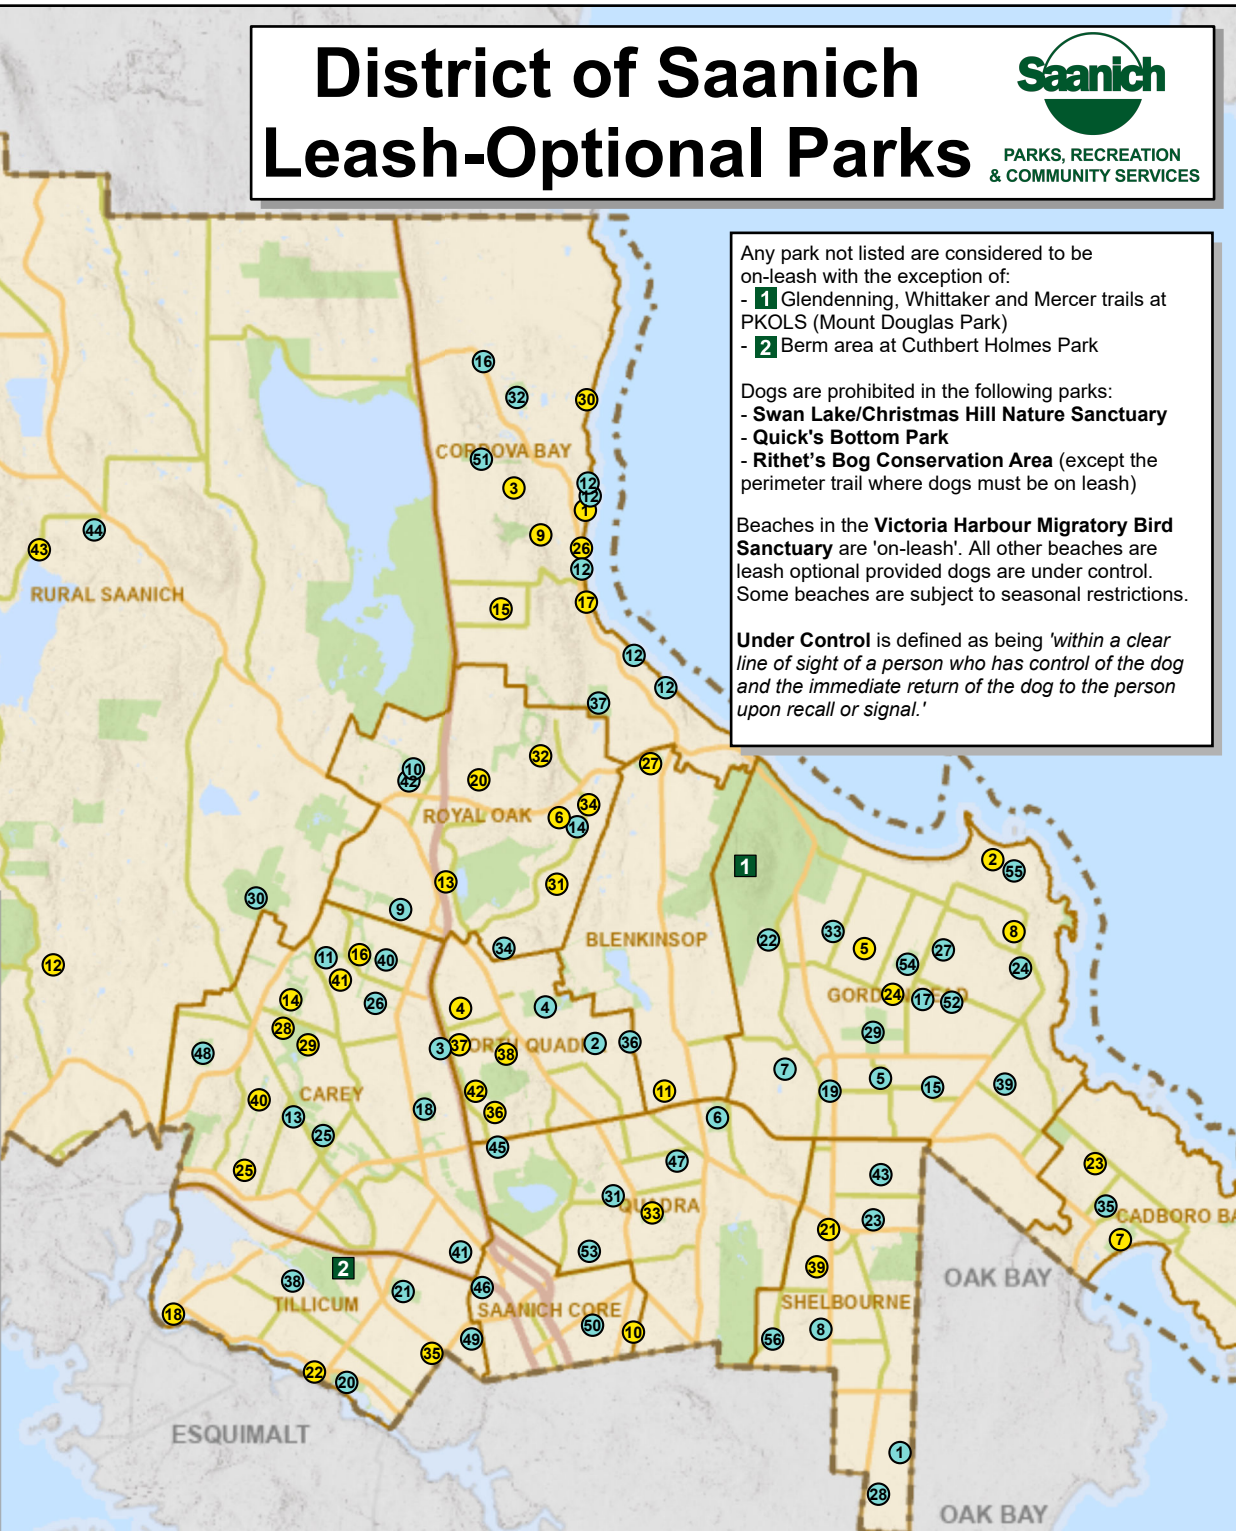

* Seasonal Restrictions apply

LEASH OPTIONAL, UNDER CONTROL PARKS at all times of the day

Park Name	Number	Park Name	Number	Park Name	Number
ALLENBY PARK	1	GORGE PARK	20	MEADOW PARK	38
AMBASSADOR PARK	2	HAMPTON PARK	21	MONTAGUE PARK	39
BAXTER PARK	3	HARVEST LANE PARK	22	MOOR PARK	40
BECKWITH PARK	4	HORNER PARK	23	MOUNT VIEW PARK	41
BLAIR PARK	5	HOULIHAN PARK	24	NORMANDY PARK	42
BRAEFoot PARK	6	HYACINTH PARK	25	ONYX PARK	43
BRODICK PARK	7	INDUSTRIAL BUFFER PARK	26	PROSPECT LAKE PARK	44
BROWNING PARK	8	KING ALFRED PARK	27	RAINBOW PARK	45
BRYDON PARK	9	KINGS ROAD COMMUNITY	28	REGINA PARK	46
COMMONWEALTH PLACE PARK	10	NATURE SPACE PARK	29	REYNOLDS PARK	47
COPLEY WEST PARK	11	LAMBRICK PARK	29	ROSEDALE PARK	48
CORDOVA BAY BEACHES*	12	LAYRITZ PARK	30	RUDD PARK	49
EDGE PARK	13	LEEDS PARK	31	RUTLEDGE PARK	50
EMILY CARR PARK	14	LOCHSIDE PARK	32	SAYWARD HILL PARK	51
FAIRBURN PARK	15	MAJESTIC PARK	33	SIERRA PARK	52
FOWLER PARK	16	MALTWOOD PARK	34	TOLMIE PARK	53
FRANCISCO PARK	17	MAYNARD PARK	35	TYNDALL PARK	54
GLANFORD PARK	18	McBRIAR PARK	36	VANTREIGHT PARK	55
GLENCRAIG PARK	19	McMINN PARK	37	WETHERBY PARK	56

* Seasonal Restrictions apply

N

Scale: 1:75,000

0 500 1,000 2,000

Meters

This map is for general information purposes and should not be considered authoritative for any purpose. Accuracy, currency and precision are not guaranteed.