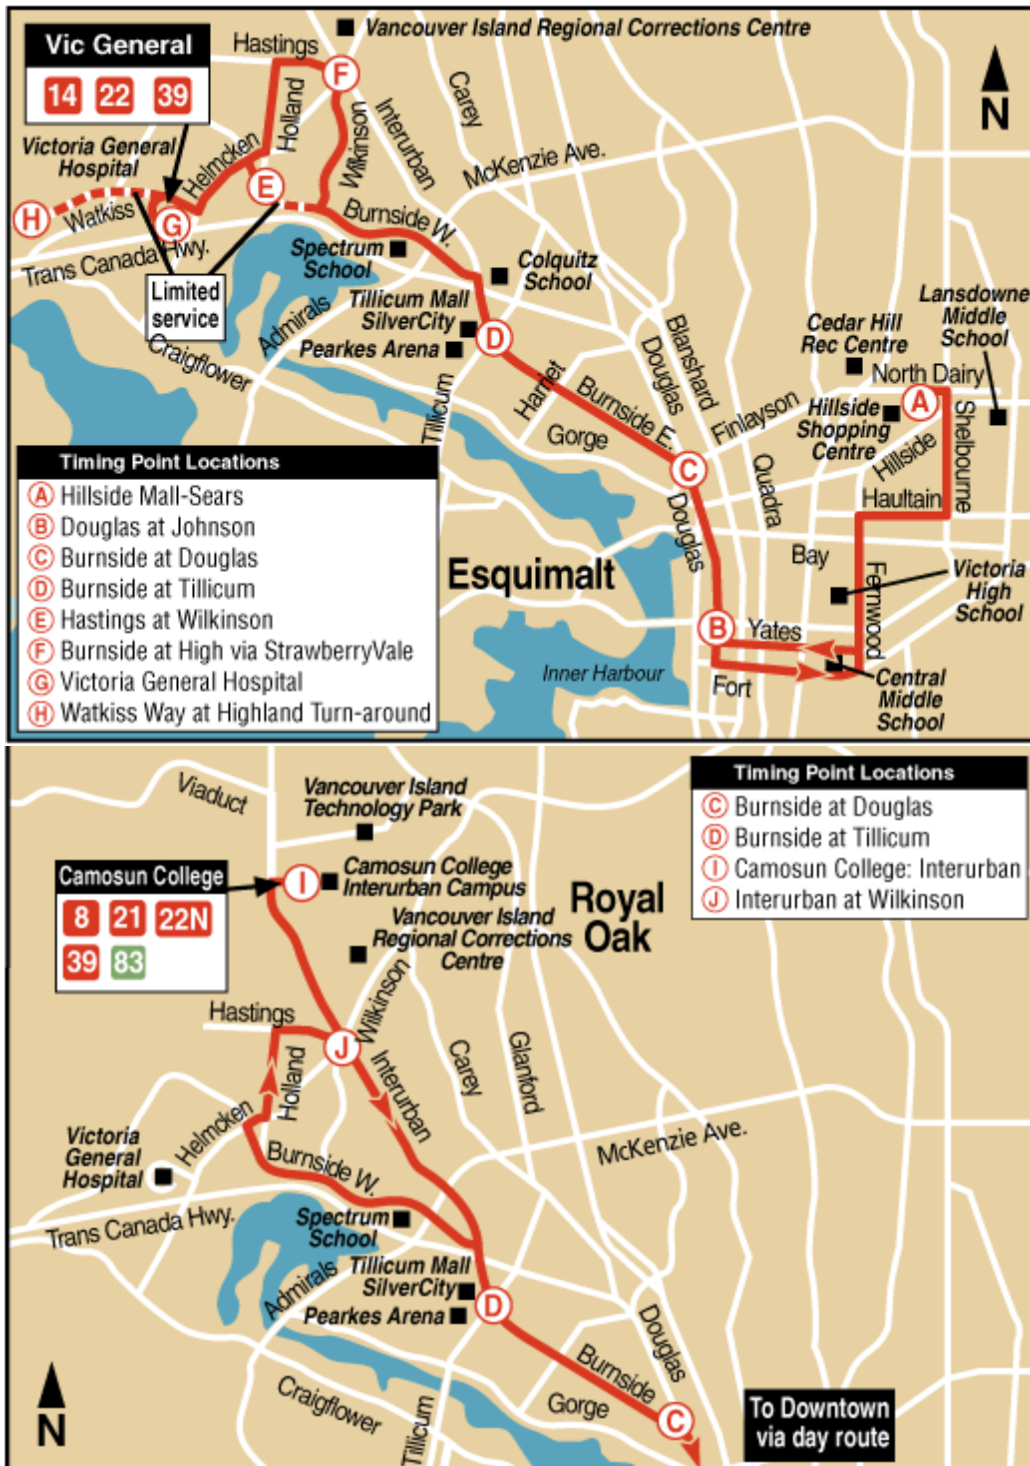

**Exhibit C-3: Route 22: Vic General / Hillside Mall
 Route 22N Burnside Night Route / Downtown**

**Schedule for Route 22: Vic General / Hillside Mall
and Route 22N Burnside Night Route / Downtown**

(Effective Mon Jun 29, 2009 through Mon Sep 7, 2009 inclusive)