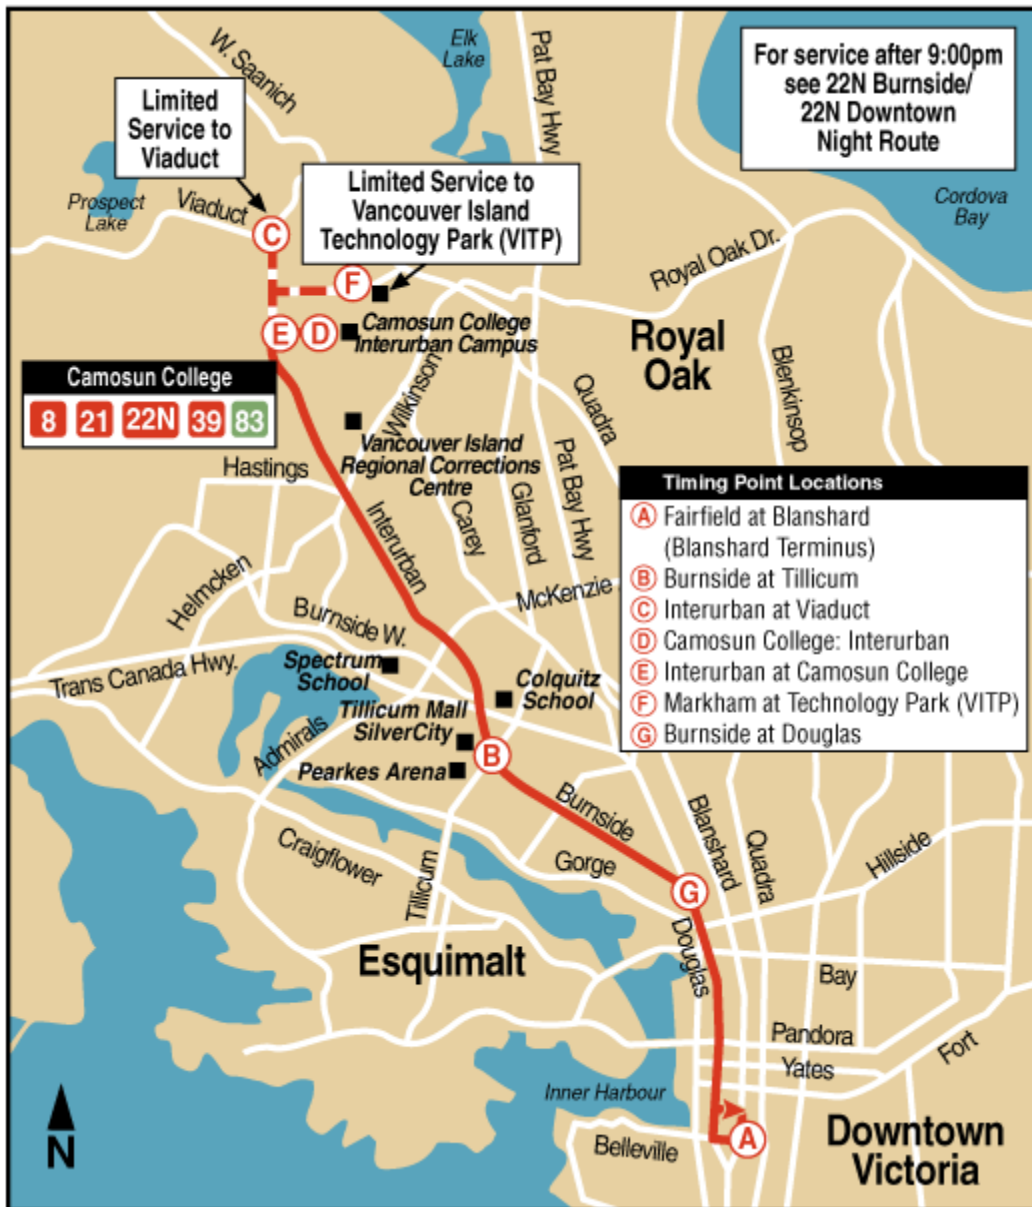

Exhibit C-2: Route 21: Interurban / Downtown