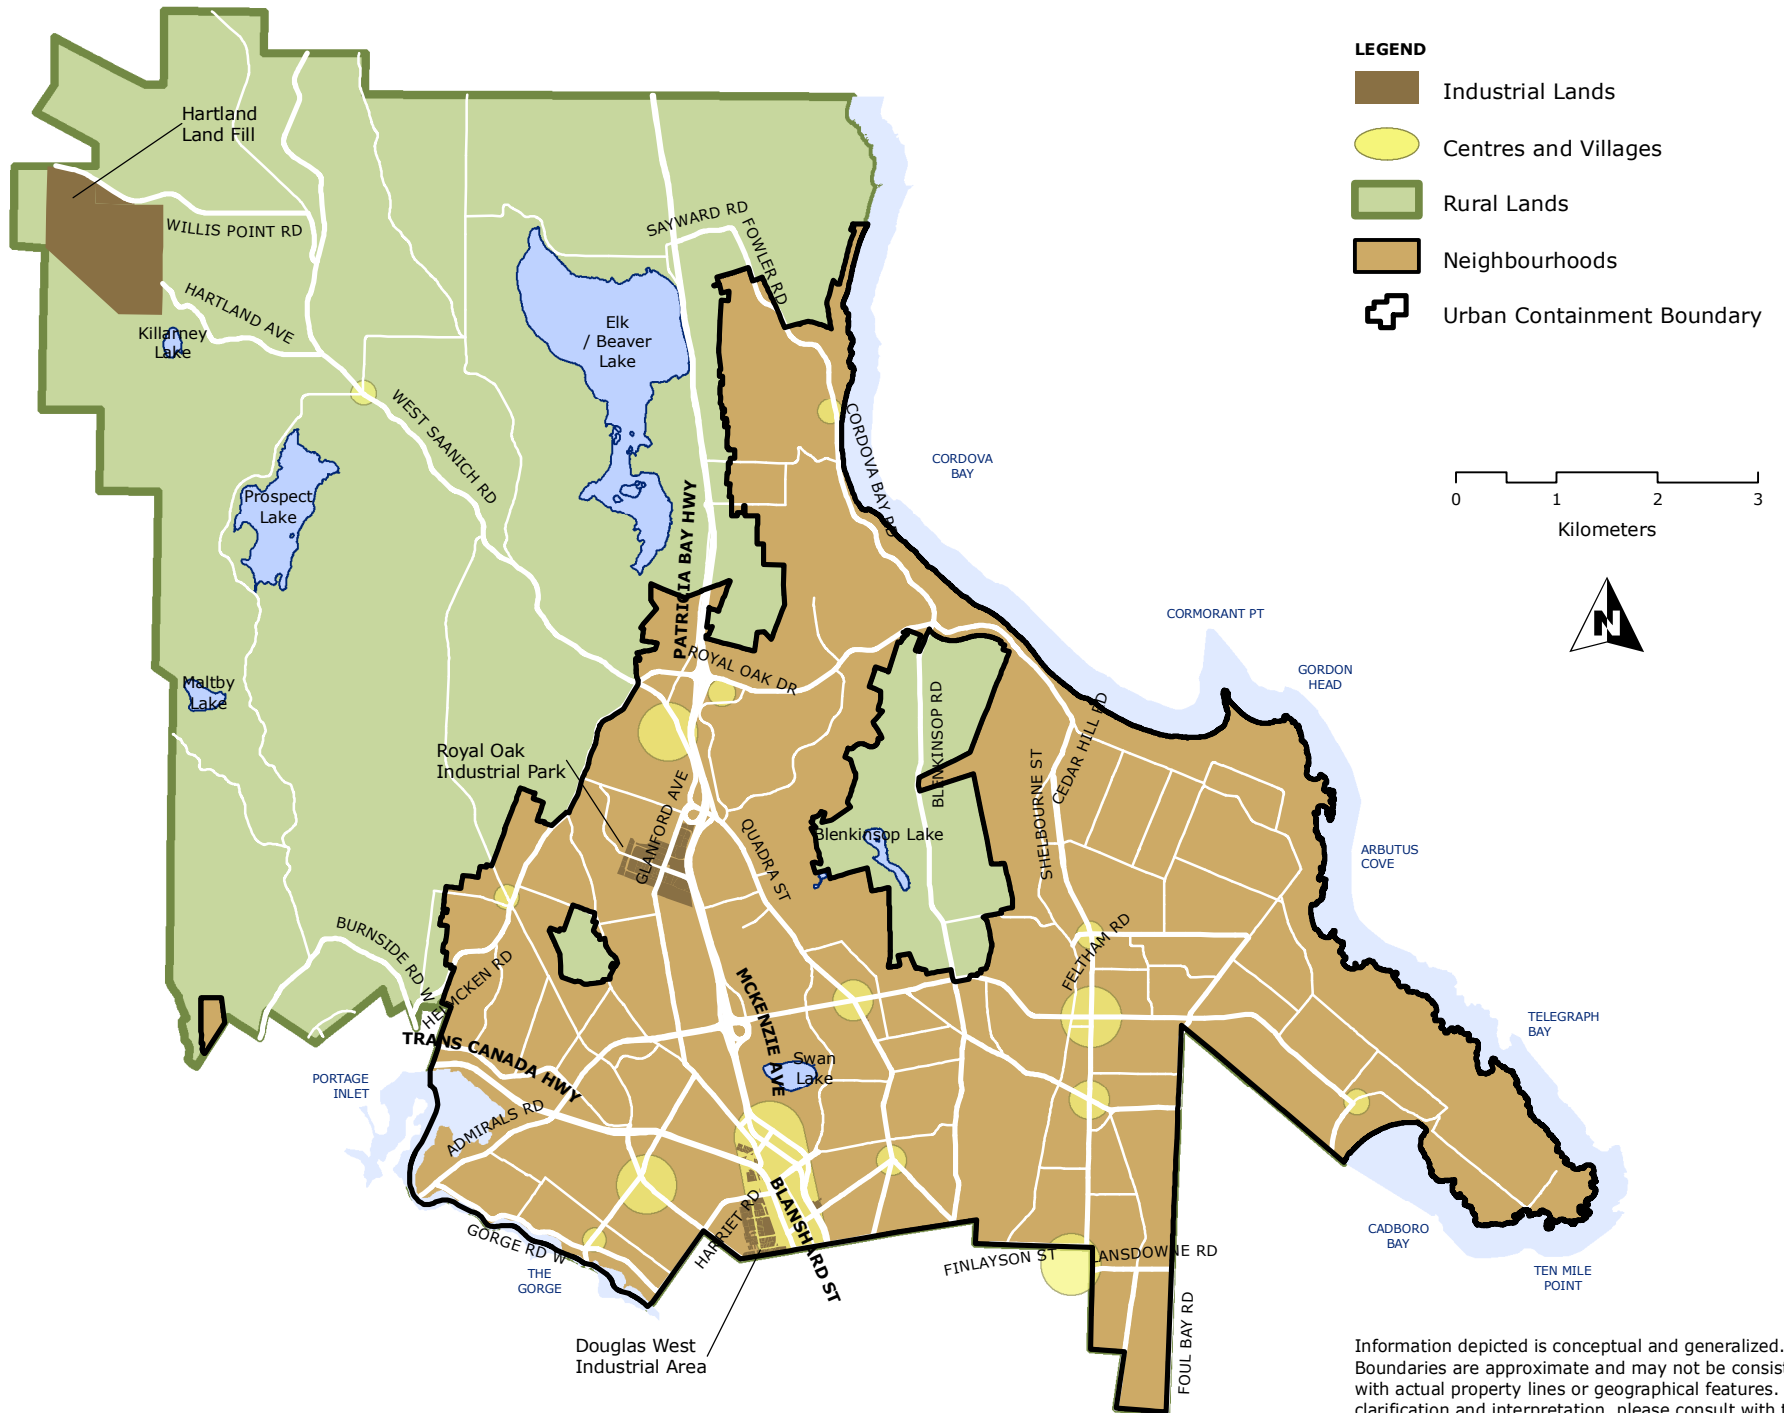

# MAP 8 Industrial Lands

Hartland Land Fill

WILLIS POINT RD

HARTLAND AVE  
Killamey Lake

WEST SAANICH RD

Prospect Lake

Maltby Lake

SAYWARD RD

FOWLER RD

Elk / Beaver Lake

PATRICIA BAY HWY

ROYAL OAK DR

Royal Oak Industrial Park

BURNSIDE RD W

HENCKEN RD

TRANS CANADA HWY

ADMIRALS RD

GORGE RD W  
THE GORGE

Douglas West Industrial Area

GLANFORD AVE

MCKENZIE AVE

HARRIET ST

BLANSHARD ST

SWAN LAKE

QUADRA ST

Blenkinsop Lake

CORDOVA BAY

CORDOVA BAY RD

CORMORANT PT

GORDON HEAD

ARBUTUS COVE

TELEGRAPH BAY