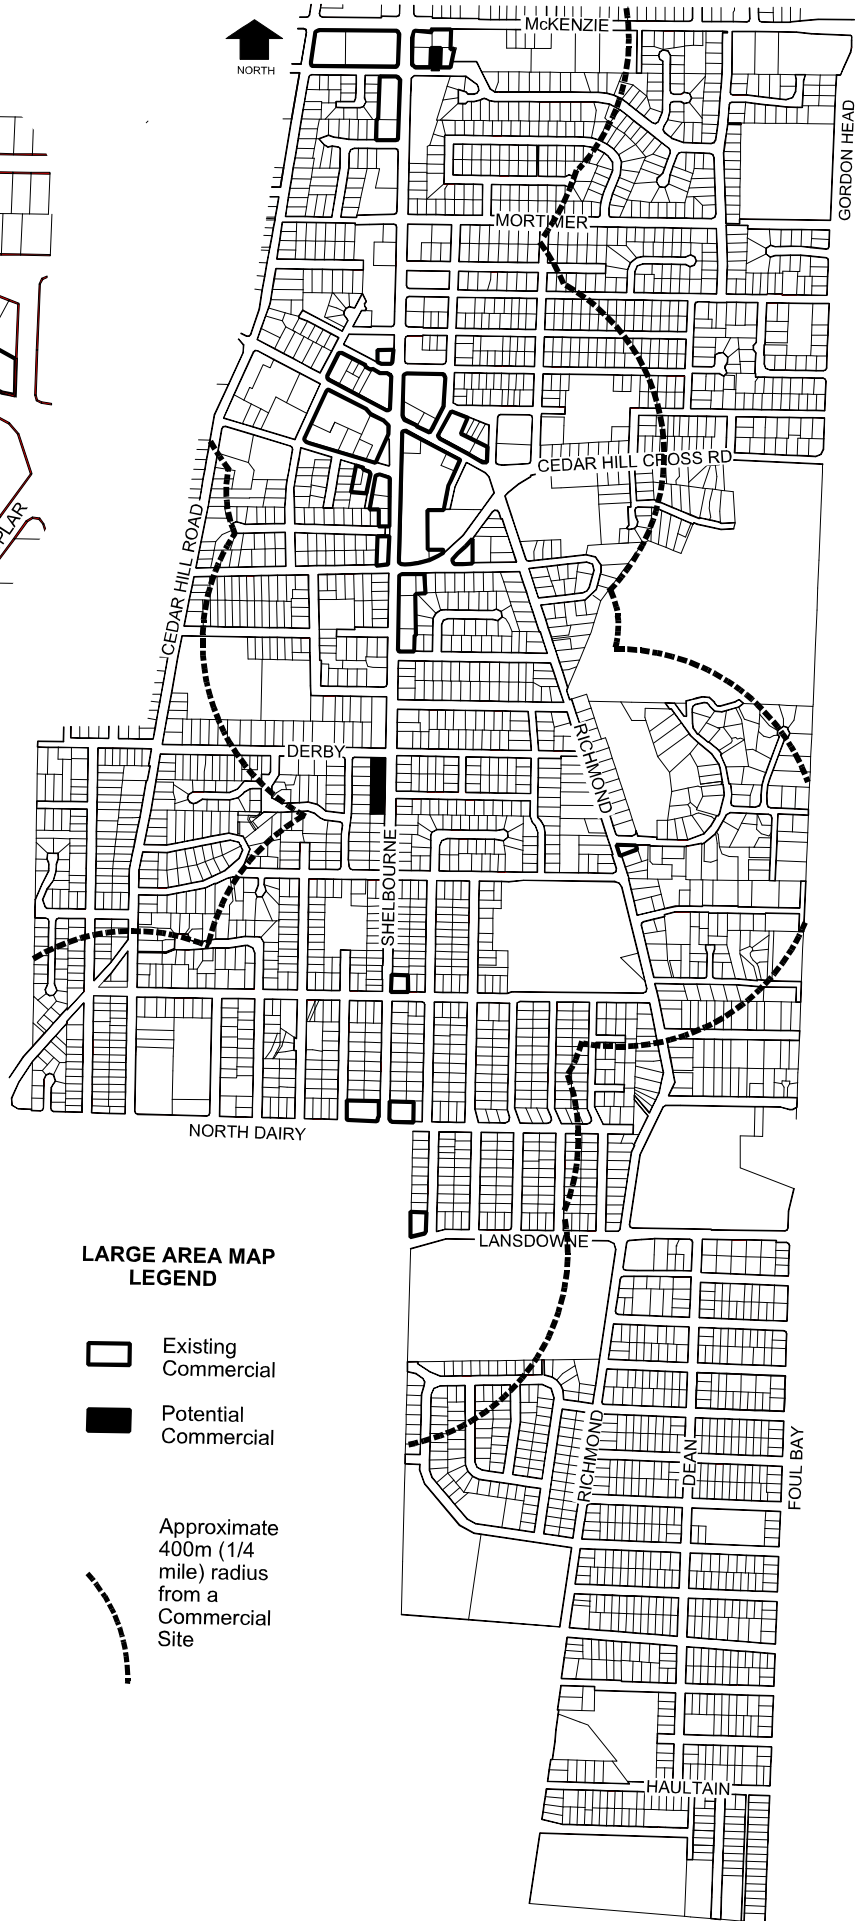

**DETAIL MAP LEGEND**

-  Office
-  Shopping Centre
-  Retail
-  Service Station

**LARGE AREA MAP LEGEND**

-  Existing Commercial
-  Potential Commercial

Approximate  
400m (1/4  
mile) radius  
from a  
Commercial  
Site

**MAP 9.1  
COMMERCIAL LAND USE**