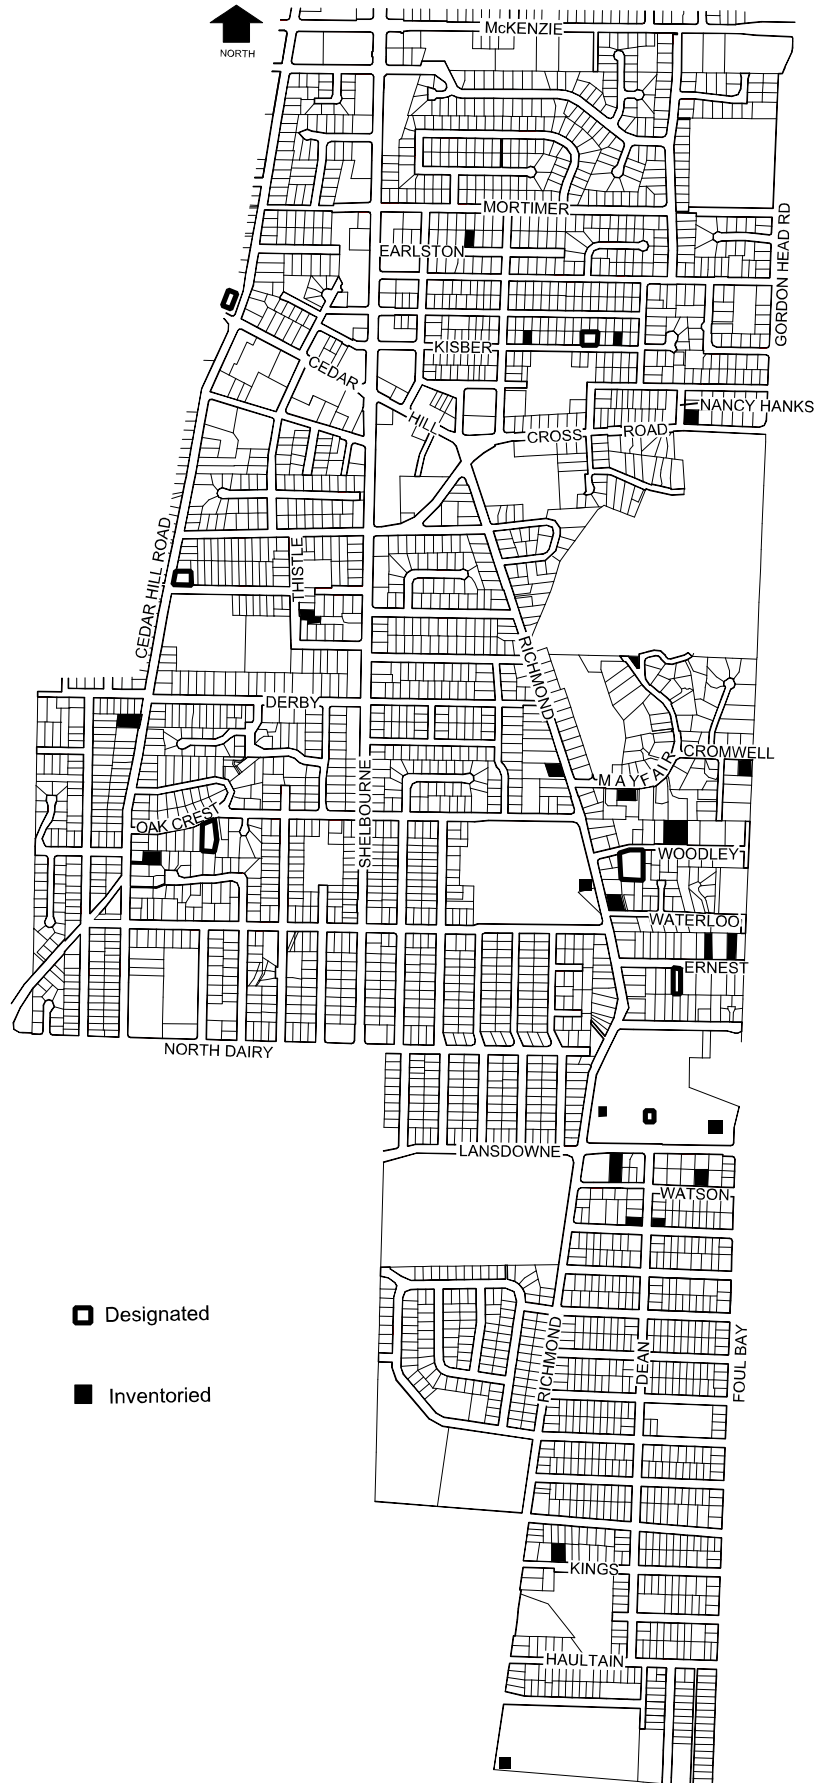

1650 Earlston
3821 Cedar Hill Cross

1706 Kisber
1744 Kisber
1760 Kisber

3727 Nancy Hanks

3501 Cedar Hill
3551 Thistle
3491 Mayfair

3366 Cedar Hill
3516 Richmond
1991 Cromwell
1915 Mayfair
3291 Cedar Hill
1525 Oak Crest

1930 Woodley
1911 Woodley
3400 Richmond
1908 Waterloo

1960 Ernest
1988 Ernest
1941 Ernest

Richmond Road Tram Stops
Camosun College
Royal Jubilee Hospital

1950 Lansdowne
1960 Lansdowne
1885 Lansdowne
1960 Watson

3000 Dean
3001 Dean
1840 Kings

▣ Designated

■ Inventoried

**MAP 4.1
SHELBOURNE STRUCTURES OF HERITAGE SIGNIFICANCE**