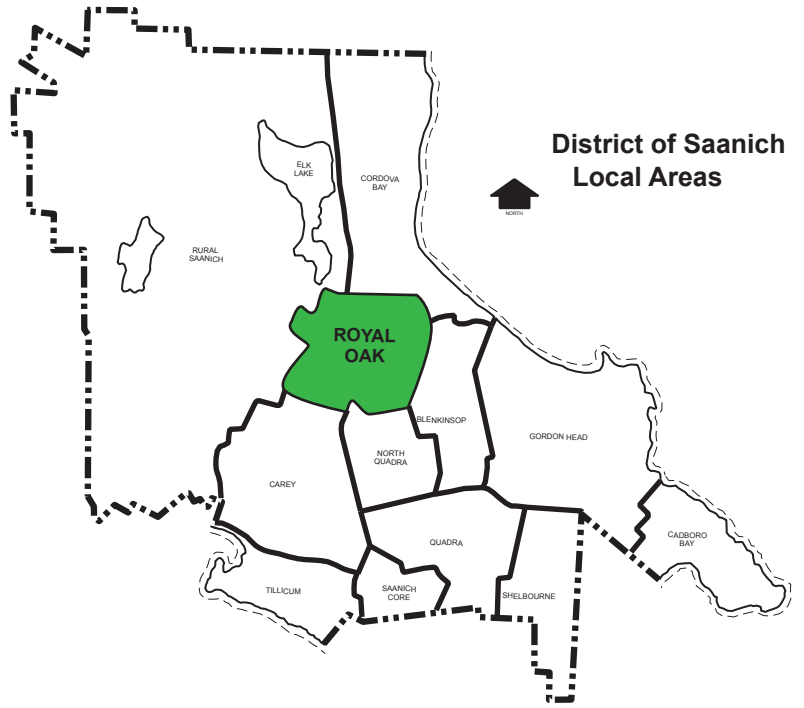

Capital Regional District

**District of Saanich
Local Areas**

Royal Oak Local Area

LEGEND

-  Sub Area Boundary
-  Local Area Plan Boundary

**MAP 1.1
REGIONAL CONTEXT**