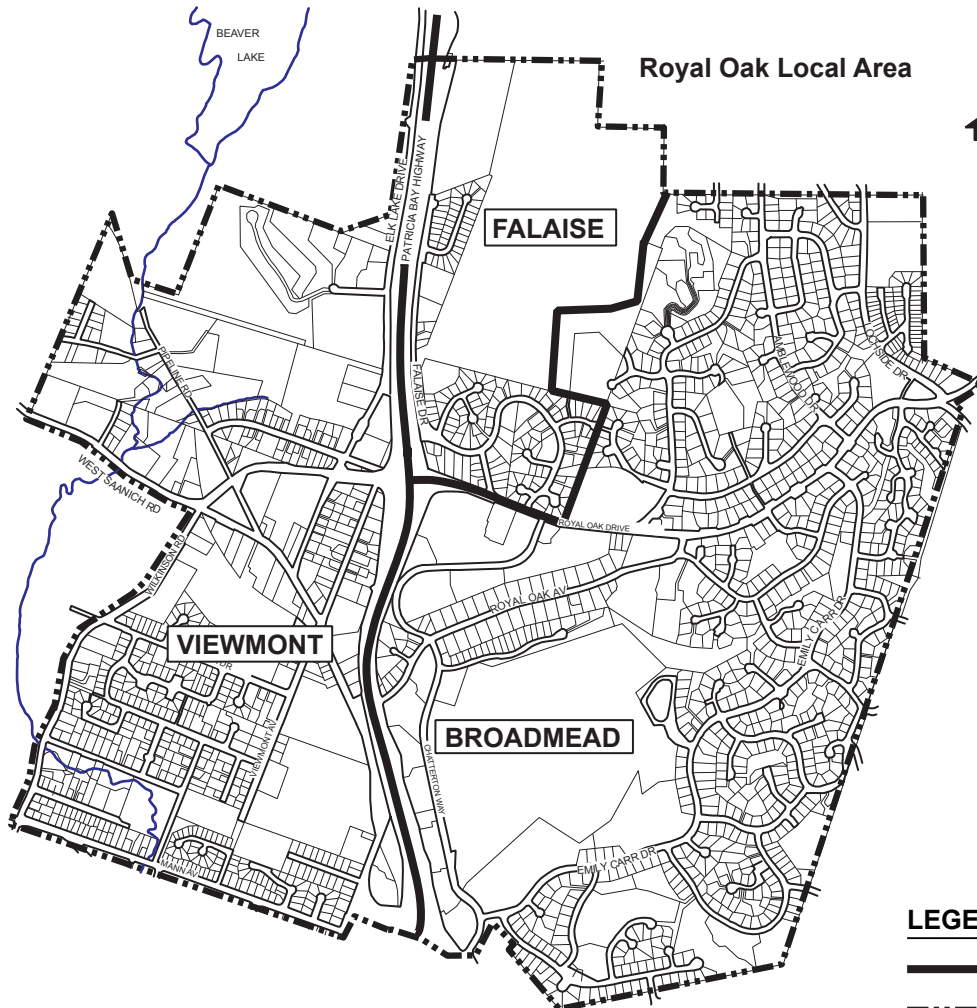

Capital Regional District

**District of Saanich
Local Areas**

Royal Oak Local Area

LEGEND

-  Sub Area Boundary
-  Local Area Plan Boundary

**MAP 1.1
REGIONAL CONTEXT**