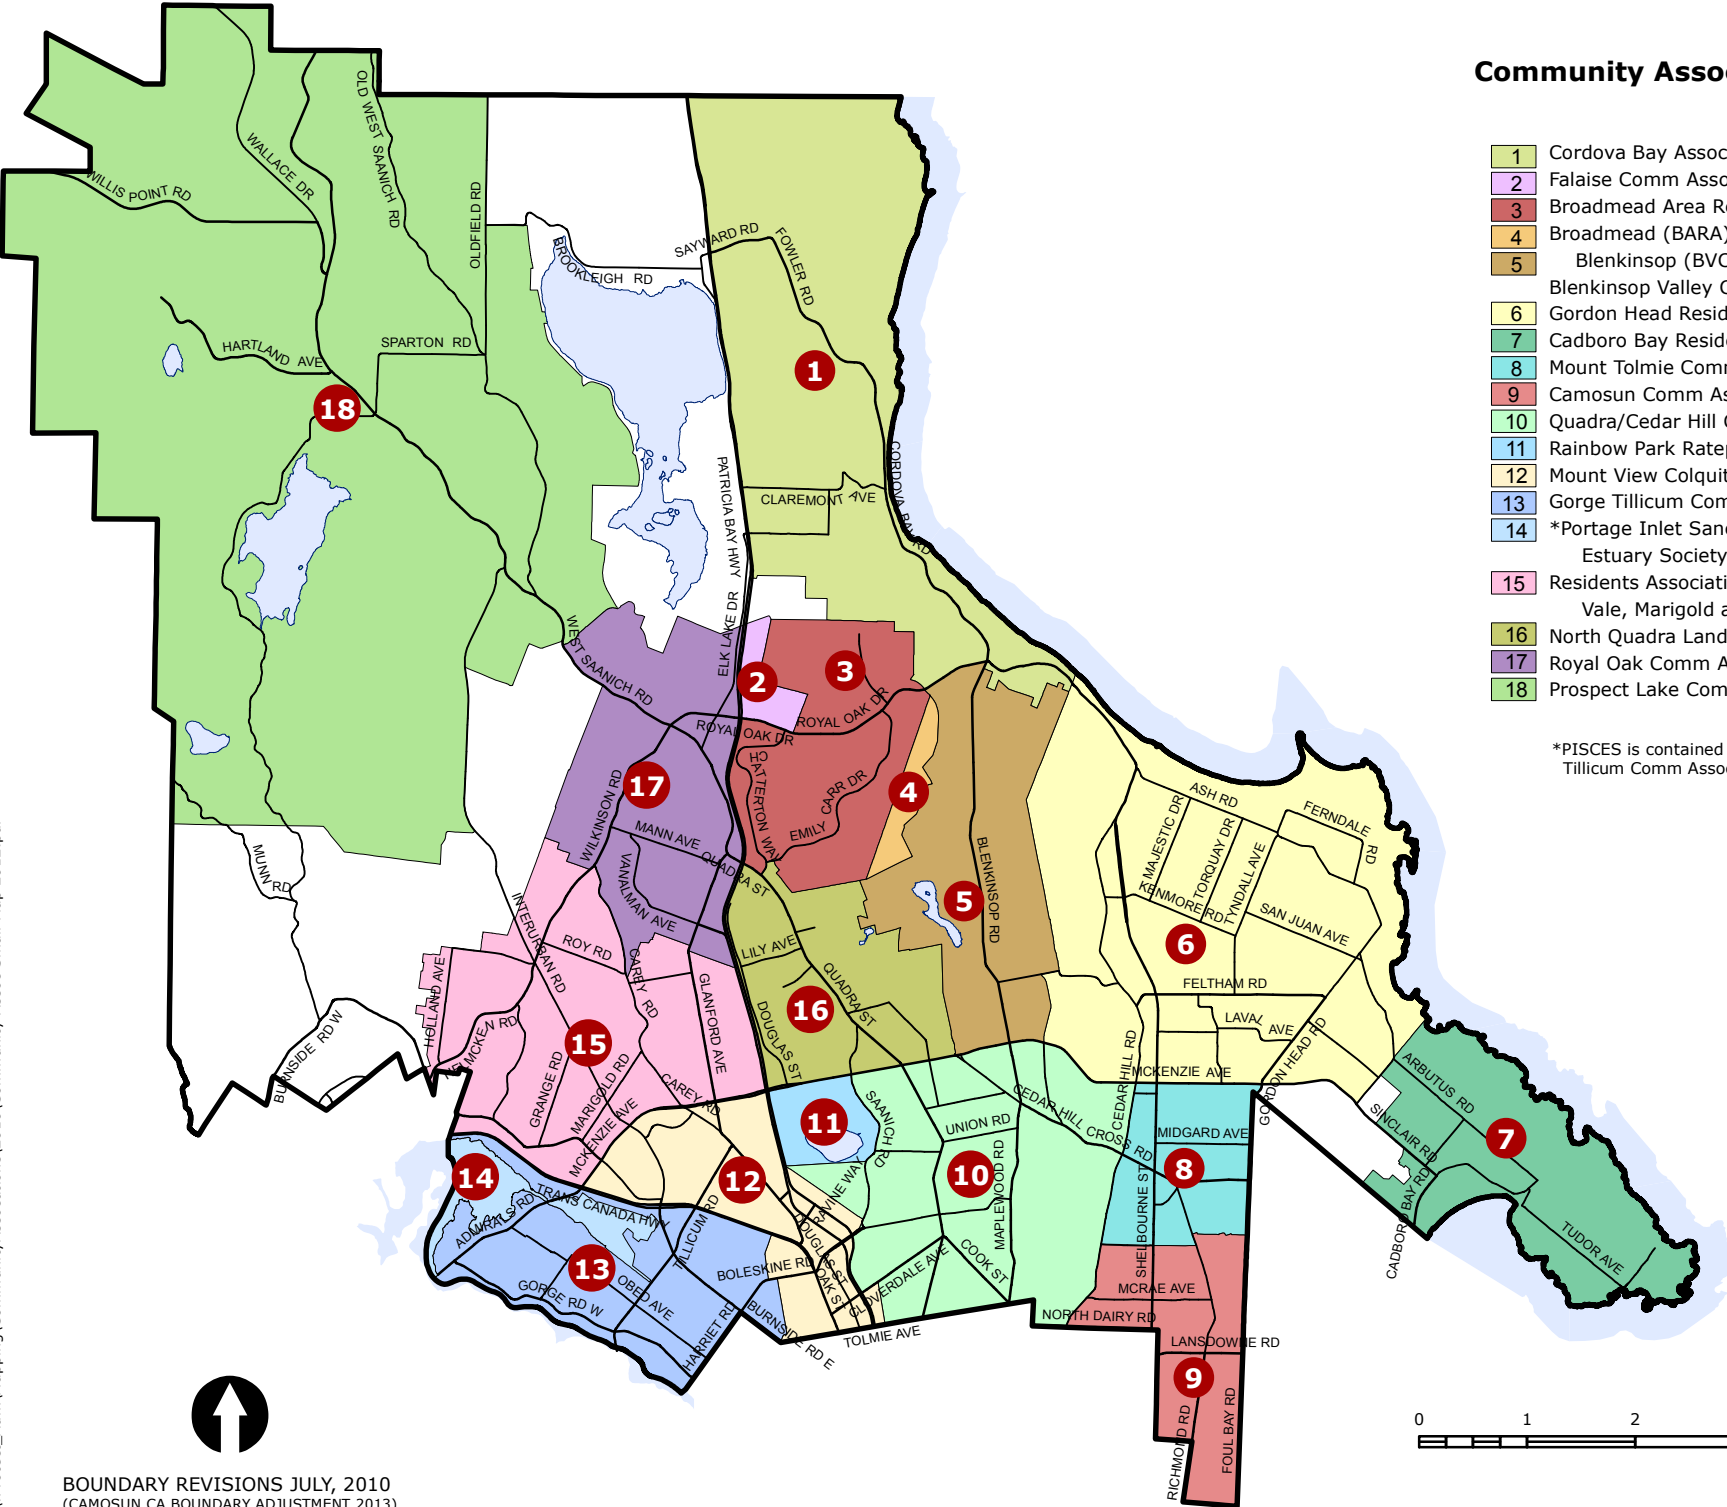

# Community Associations (2013)

- 1 Cordova Bay Assoc for Community Affairs
- 2 Falaise Comm Assoc
- 3 Broadmead Area Residents' Assoc
- 4 Broadmead (BARA) /
- 5 Blenkinsop (BVCA)
- Blenkinsop Valley Comm Assoc
- 6 Gordon Head Residents' Assoc
- 7 Cadboro Bay Residents' Assoc
- 8 Mount Tolmie Comm Assoc
- 9 Camosun Comm Assoc
- 10 Quadra/Cedar Hill Comm Assoc
- 11 Rainbow Park Ratepayers' Assoc
- 12 Mount View Colquitz Comm Assoc
- 13 Gorge Tillicum Comm Assoc
- 14 \*Portage Inlet Sanctuary Colquitz Estuary Society (PISCES)
- 15 Residents Association of Strawberry Vale, Marigold and Glanford
- 16 North Quadra Land Use Protection Assoc
- 17 Royal Oak Comm Assoc
- 18 Prospect Lake Comm Assoc

\*PISCES is contained within the Gorge Tillicum Comm Assoc

BOUNDARY REVISIONS JULY, 2010  
(CAMOSUN CA BOUNDARY ADJUSTMENT 2013)