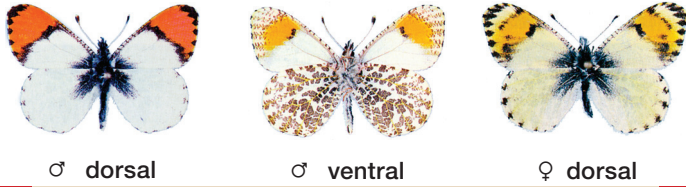

Butterflies of Southern Vancouver Island and Gulf Islands

 Red ends on name bar
= rare and endangered

Pine White | *Neophasia menapia*

Sara's Orangetip | *Anthocharis sara flora*

Large Marble | *Euchloe ausonoides insulanus*