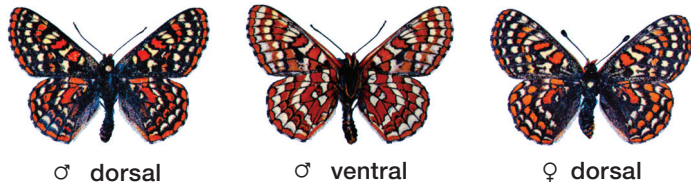

Taylor's Checkerspot | *Euphydryas editha taylori*